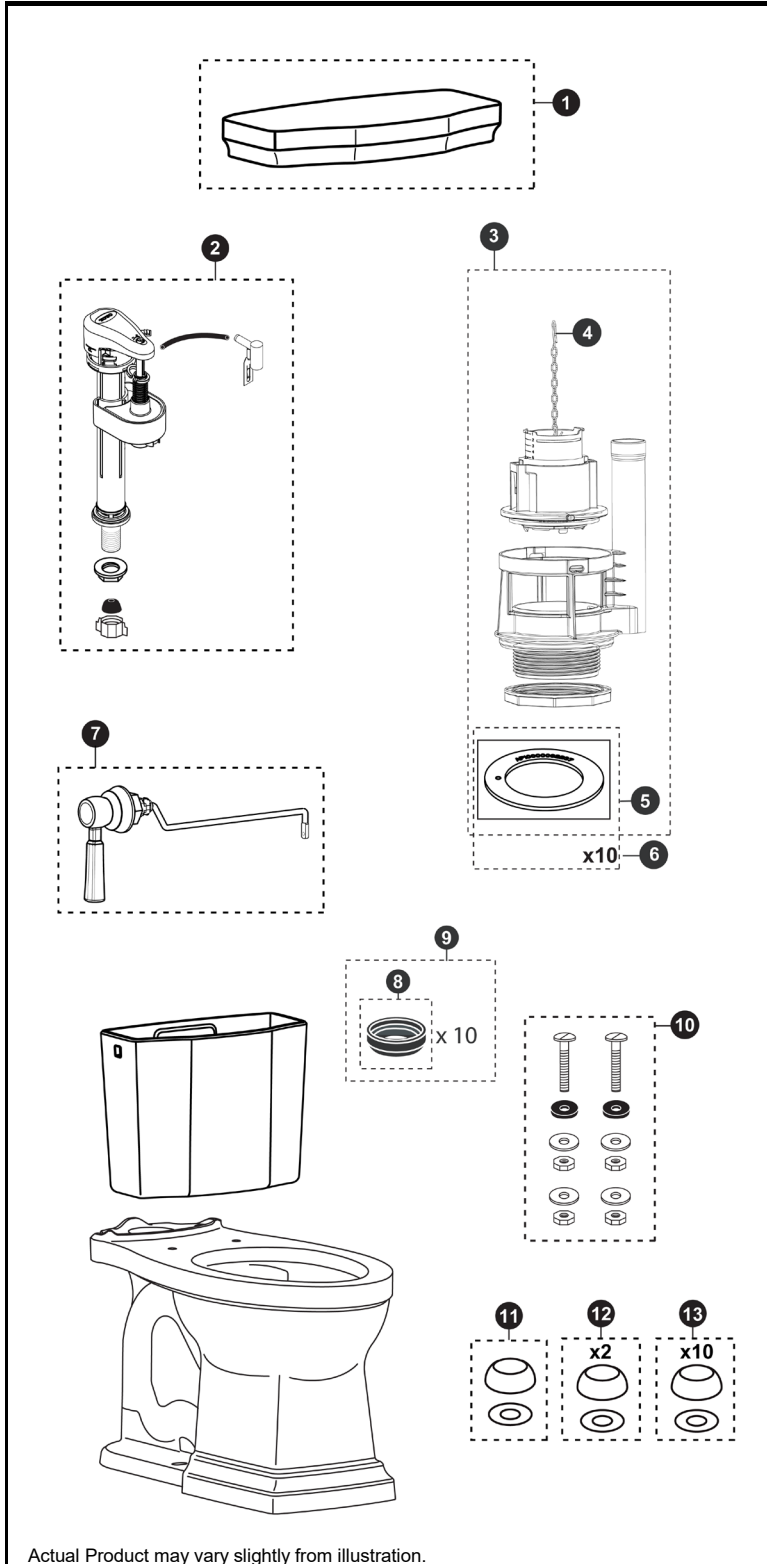

CST404CEF, CST404CEFG & CST404CEFRG

CST404CEF
C404CUF
ST403E

CST404CEFG
C404CUFG
ST403E

CST404CEFRG
C404CUFG
ST403ER

Promenade II® 1.28 Gpf Toilet, Elongated, Tornado Flush™, Universal Height (including CeFiONtect™ & Right Hand Trip Lever)

Item	Part	Description
1	TCU403CR#01	Tank Lid w/ gasket - Cotton
	TCU403CR#03	Tank Lid w/ gasket - Bone
	TCU403CR#11	Tank Lid w/ gasket - Colonial White
	TCU403CR#12	Tank Lid w/ gasket - Sedona Beige
	TCU403CR#51	Tank Lid w/ gasket - Ebony
2	TSU53A	Fill Valve
3	THU443.15K-A	Drain Valve
4	THU440-A	Flush Tower
5	THU407	Seal Gasket (1 piece)
6	THU370	Seal Gasket (10 pieces)
7	THU458#CP	Trip Lever - Chrome Plated
	THU458#01	Trip Lever - Cotton
	THU458#BN	Trip Lever - Brushed Nickel
	THU458#PB	Trip Lever - Polished Brass
	THU458#PN	Trip Lever - Polished Nickel
	THU487#CP	Trip Lever - Chrome Plated Right Hand
8	9BU024E	Tank to Bowl Gasket
9	THU131	Tank to Bowl Gasket (10 pieces)
10	TSU01D	Tank Mounting Kit
11	THU044#01	Bolt Cap Set - Cotton (1 set)
	THU044#03	Bolt Cap Set - Bone (1 set)
	THU044#11	Bolt Cap Set - Colonial White (1 set)
	THU044#12	Bolt Cap Set - Sedona Beige (1 set)
	THU044#51	Bolt Cap - Ebony (1 set)
12	THU044S#01	Bolt Cap - Cotton (2 set)
	THU044S#03	Bolt Cap - Bone (2 set)
	THU044S#11	Bolt Cap - Colonial White (2 set)
	THU044S#12	Bolt Cap - Sedona Beige (2 set)
	THU044S#51	Bolt Cap - Ebony (2 set)
13	THU098#01	Bolt Cap & Base - Cotton (10 sets)
	THU098#03	Bolt Cap & Base - Bone (10 sets)
	THU098#11	Bolt Cap & Base - Colonial White (10 sets)
	THU098#12	Bolt Cap & Base - Sedona Beige (10 sets)
	THU098#51	Bolt Cap & Base - Ebony (10 sets)

Note:

Product Number Explanations

Two-piece Toilet

(CST) Gravity type toilet
(404) Toilet Model
(C) Tornado Flush™
(E) 1.28gpf / 4.8Lpf
(F) Universal Height
(G)CeFiONtect™
(R) Right Hand Trip Lever

Tank

(ST) Tank
(403) Model
(E) E-Max®
(R) Right Hand Trip Lever

Bowl

(C)Bowl
(404) Model
©Tornado Flush™