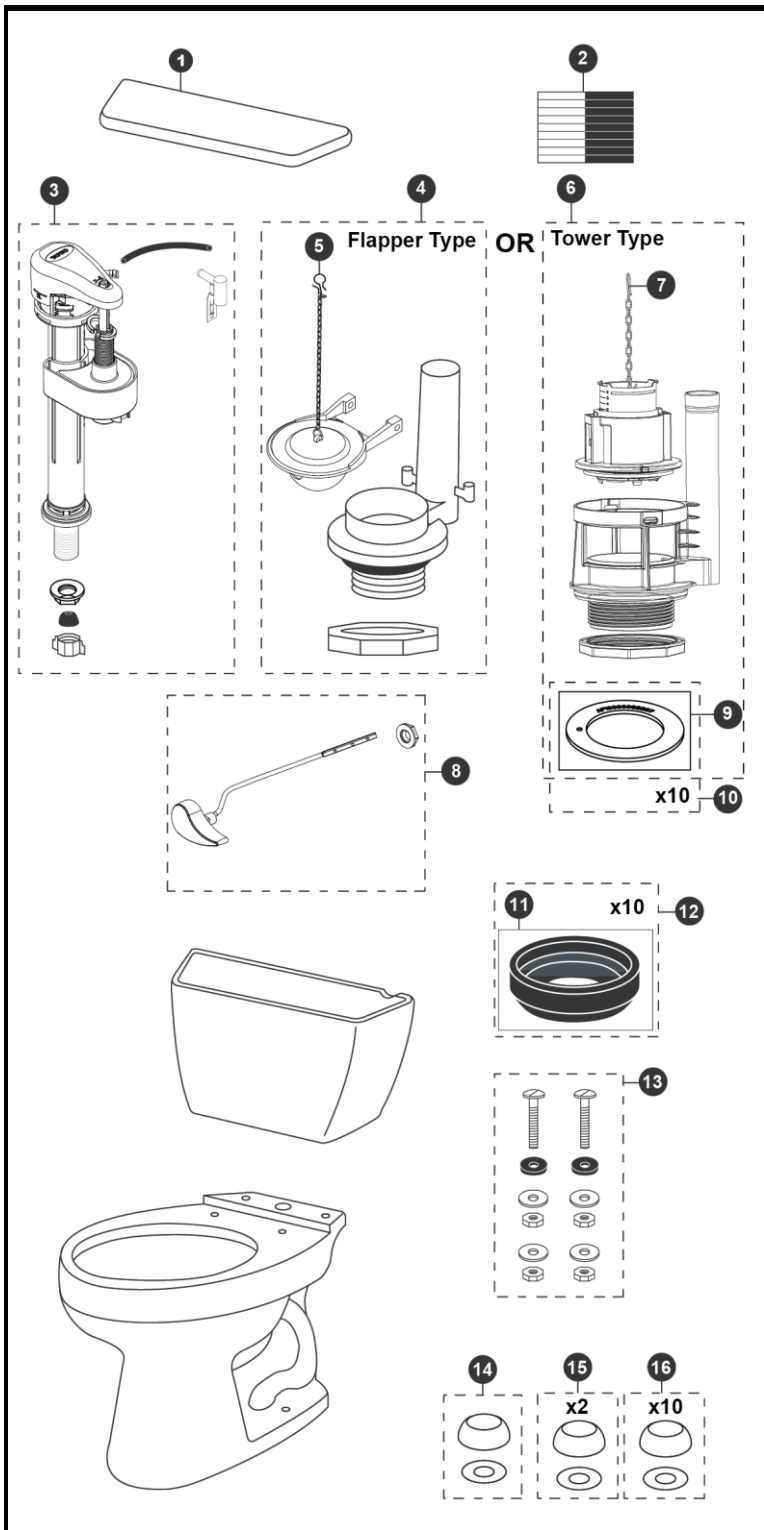

Drake®
1.6 Gpf Toilet, Round,
G-Max®, 12" Rough-In

Item	Part	Description
1	TCU743CR#01	Tank Lid w/ Velcro - Cotton
	TCU743CR#03	Tank Lid w/ Velcro - Bone
	TCU743CR#11	Tank Lid w/ Velcro - Colonial White
	TCU743CR#12	Tank Lid w/ Velcro - Sedona Beige
	TCU743CR#51	Tank Lid w/ Velcro - Ebony
2	THU107	Velcro Tape
3	TSU53A	Fill Valve
4	THU129P-A	Flush Valve
5	THU500S	Flapper w/ Chain
6	THU443.10B-A	Drain Valve for Tower Type
7	THU440-A	Flush Tower
8	THU068#01	Trip Lever - Cotton
	THU068#03	Trip Lever - Bone
	THU068#11	Trip Lever - Colonial White
	THU068#12	Trip Lever - Sedona Beige
	THU068#51	Trip Lever - Ebony
	THU068#CP	Trip Lever - Chrome Plated
	THU068#BN	Trip Lever - Brushed Nickel
	THU068#PN	Trip Lever - Polished Nickel
9	THU407	Seal Gasket (1 piece)
10	THU370	Seal Gasket (10 pieces)
11	9BU024E	3" Tank to Bowl Gasket
12	THU131	Tank to Bowl Gaskets (10 pieces)
13	TSU01D	Tank Mounting Kit
14	THU044#01	Bolt Cap Set - Cotton (1 set)
	THU044#03	Bolt Cap Set - Bone (1 set)
	THU044#11	Bolt Cap Set - Colonial White (1 set)
	THU044#12	Bolt Cap Set - Sedona Beige
	THU044#51	Bolt Cap Set - Ebony
15	THU044S#01	Bolt Cap Sets - Cotton (2 pieces)
	THU044S#03	Bolt Cap Sets - Bone (2 pieces)
	THU044S#11	Bolt Cap Sets - Colonial White (2 pieces)
	THU044S#12	Bolt Cap Sets - Sedona Beige (2 pieces)
	THU044S#51	Bolt Cap Sets - Ebony (2 pieces)
16	THU098#01	Bolt Cap Sets - Cotton (20 pieces)
	THU098#03	Bolt Cap Sets - Bone (20 pieces)
	THU098#11	Bolt Cap Sets - Colonial White (20 pieces)
	THU098#12	Bolt Cap Sets - Sedona Beige (20 pieces)

Note:

Product Number Explanations

Two-Piece Toilet	Tank	Bowl
(CST) Gravity Type Toilet	(ST) Tank	(C) Bowl
(743) Model	(743) Model	(743) Model
(S) G-Max®	(S) G-Max®	(S) G-Max®

Actual Product may vary slightly from illustration.