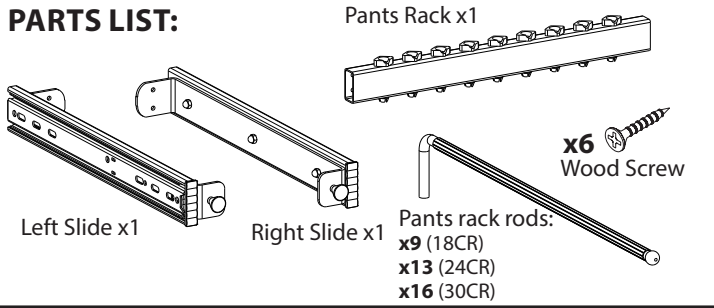

## PARTS LIST:

ESTIMATED  
ASSEMBLY TIME:  
**20 MIN**

CARE AND MAINTENANCE:  
**CLEAN WITH A DAMP CLOTH  
AND WIPE PARTS DRY**