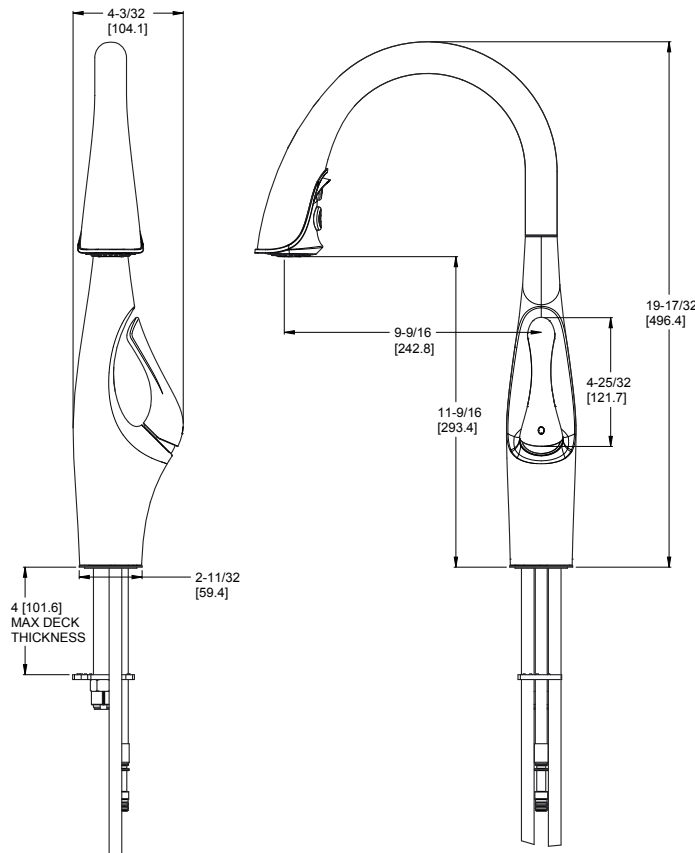

Pull Down Kitchen Faucet

GT529-IHC Finish(C)

GT529-IHB Finish(B)

GT529-IHK Finish(K)

Specifications

- Concealed Sprayhead
- Pforever Seal

Features

- 1.8 GPM Flow Rate
- 3 Function Pull-Down Sprayer (Pause, Spray, Stream)
- 68" Hose
- Concealed Sprayhead
- High Arc Spout
- Optional Soap Dispenser
- Optional Deckplate
- Pforever Seal Ceramic Disc Valve
- Pforever Warranty®

Code Compliance

Pfister products are designed and manufactured in compliance with the following standards and codes:

- IAPMO Certified
- CSA B125 Certified
- ASME A112.18.1
- NSF 61/9 Annex G (Low lead)
- CEC Compliant
- Cal Green Compliant
- ADA Compliant-ANSI A171.1 (Lever handles only)
- ASME A112.18.3 (Backflow Prevention)

Dimensions

Optional Deckplate

Ø1-3/8 Min to Ø1-1/2 Max. Deck Hole Openings