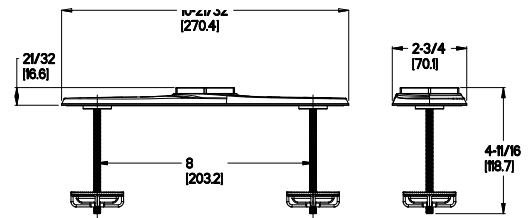

Pull Down Kitchen Faucet

GT529-IHC Finish(C)

GT529-IHB Finish(B)

GT529-IHK Finish(K)

Specifications

- Concealed Sprayhead
- Pforever Seal

Features

- 1.8 GPM Flow Rate
- 3 Function Pull-Down Sprayer (Pause, Spray, Stream)
- 68" Hose
- Concealed Sprayhead
- High Arc Spout
- Optional Soap Dispenser
- Optional Deckplate
- Pforever Seal Ceramic Disc Valve
- Pforever Warranty®

Dimensions

Optional Deckplate

Ø1-3/8 Min to Ø1-1/2 Max. Deck Hole Openings