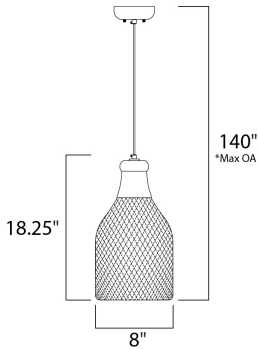

*max overall height

MEASUREMENTS

- DIMENSION : 14" W x 24.5" H
- MAX OAH : 63" OAH
- CANOPY : 5" W x 0.75" H x 5" L
- HANGING WEIGHT : 5.18 lb

LAMPING

- INPUT VOLTAGE : 120V
- BULB : 3 x 60W Incandescent E12 Candelabra , 180W Total
- BULB INCLUDED : (Not Included)
- DIMMABLE : Y