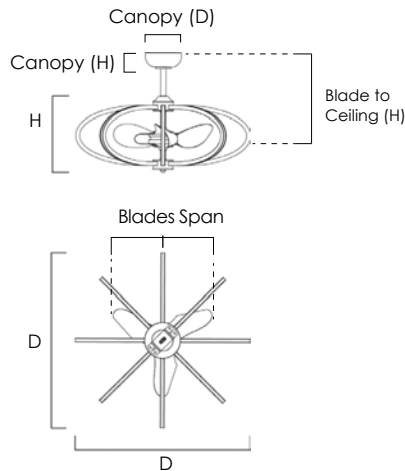

61006

- Includes One 8" Downrod
- Includes Remote Control
- Title 20
- Color Tunable
- Wifi Enabled

Job Name : _____
 Job Type : _____
 Quantity : _____
 Comments : _____

ACCESSORIES (Sold Separately)

FCT6000WT Wall Control

PRODUCT DESCRIPTION

The Solstice Fandelight houses a Wifi-enabled fan within a cage of artfully bent Satin Nickel channels to create a classic form in light. The Smart control functions operate both the fan and the light itself. Adjust the color temperature and light intensity by use of the remote provided or Smart Home apps without the use of a gateway.

MEASUREMENTS

DIMENSION	: 34" D x 23.75" H
MAX OAH	: 23.5" OAH
CANOPY	: 7.25" W x 2.75" H x 7.25" L
HANGING WEIGHT	: 19.4 lb

LAMPING

INPUT VOLTAGE	: 120V
LUMENS	: 6,640 Rated (4,320 Del.)
BULB	: 60W LED PCB Intergrated , 60W Total
DIMMABLE	: By Control Provided
CRI	: 80 CRI
COLOR_TEMP	: 2700-4000K

- Wall Mountable Remote Control
- 1 x 8" Downrod

DOWNROD OPTIONS

- 18" (FRD0118SN)
- 24" (FRD0124SN)
- 30" (FRD0130SN)
- 36" (FRD0136SN)

ADDITIONAL

RATED LIFE: 35,000 Hours
 OPERATING TEMPERATURE: -20°C (-4°F), 40°C (104°F)
 LIGHTING DIRECTION: Up