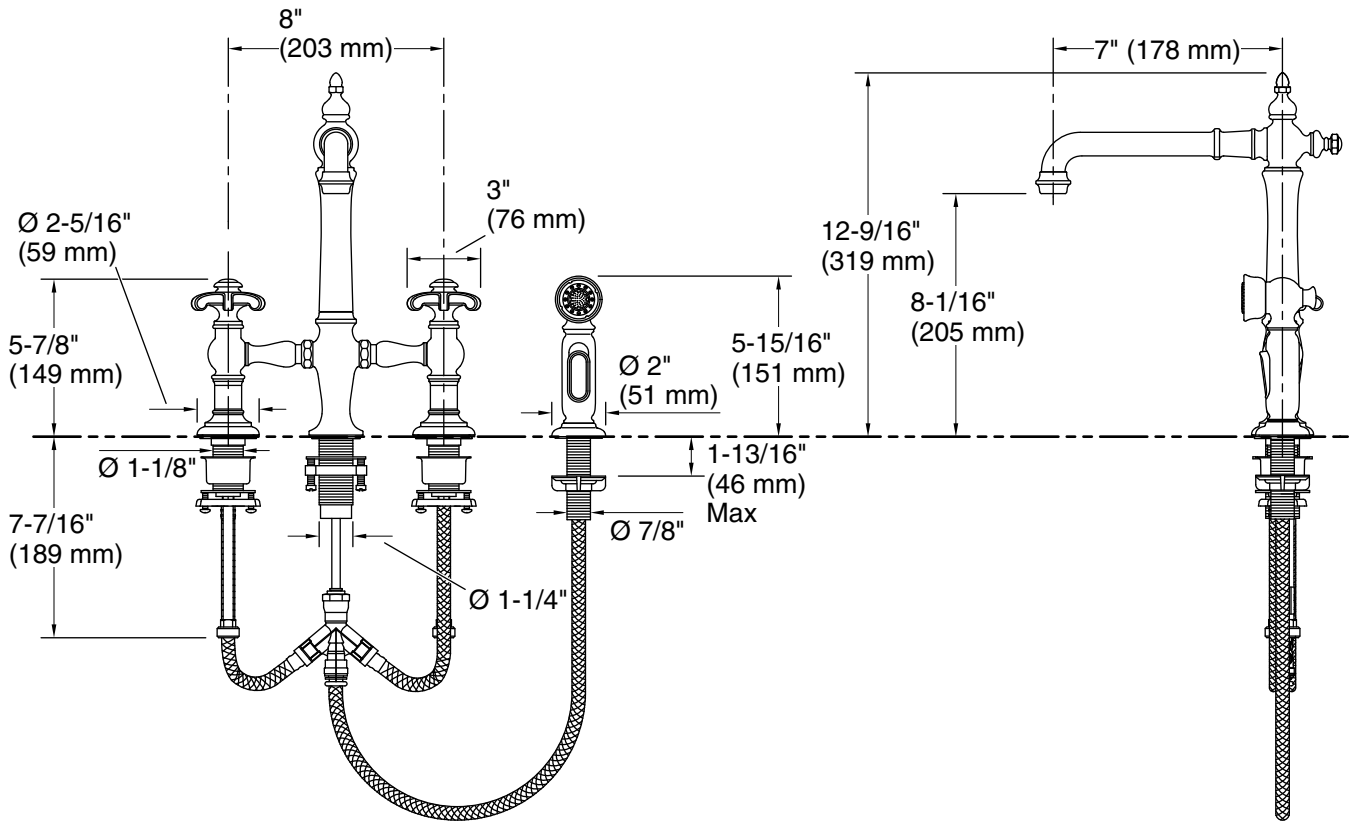

Technical Information

All product dimensions are nominal.

Sidespray:

Flow rate: 1.8 gal/min (6.8 l/min)

Pressure: 60 psi (4.1 bar)

Valve body: Plastic

Spout:

Spout reach: 7" (178 mm)