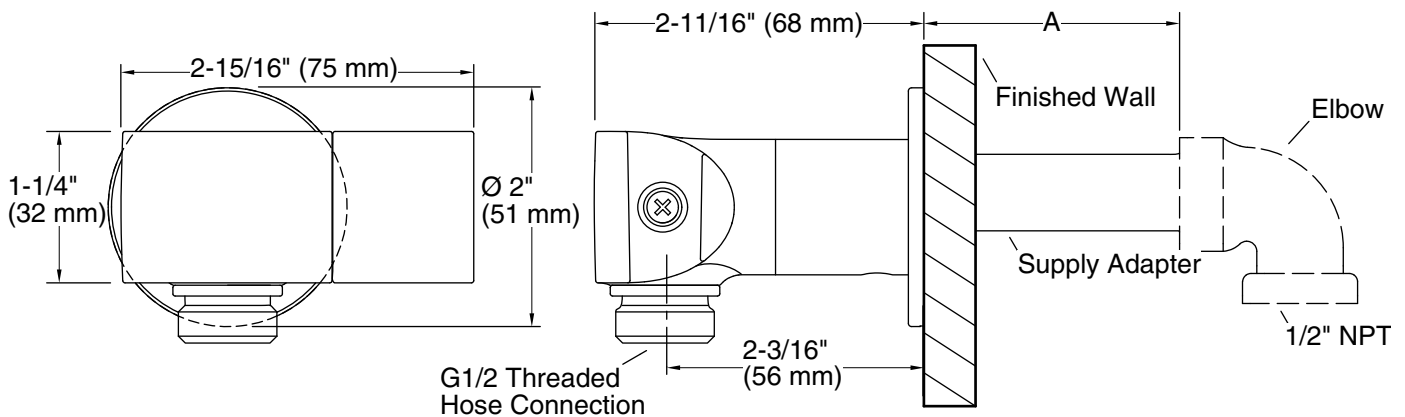

Features

- For use with a handshower and hose (sold separately).
- Includes check valve for backflow prevention.
- Integrated handshower bracket fits most handshowers.
- Coordinates with other products in the Exhale collection.

Material

- Metal construction.
- KOHLER finishes resist corrosion and tarnishing.

Installation

- Wall-mount.
- Easy installation using slip-fit connection.
- Includes 1218069 supply adapter.
- May require other adapter based on installation type (sold separately).

Color tiles intended for reference only.

Color	Code	Description
	CP	Polished Chrome
	SN	Vibrant® Polished Nickel
	BN	Vibrant® Brushed Nickel
	TT	Vibrant Titanium

Supply Adapter	A
1218069 (included)	1-13/16" – 2-5/16" (46 mm – 59 mm)
1229031*	0 – 1/2" (0 – 13 mm)
1247986*	5/16" – 13/16" (8 mm – 21 mm)
1247985*	13/16" – 1-5/16" (21 mm – 33 mm)
1247984*	1-5/16" – 1-13/16" (33 mm – 46 mm)
1218070*	2-5/16" – 2-13/16" (59 mm – 71 mm)
1218071*	2-13/16" – 3-5/16" (71 mm – 84 mm)

*Sold Separately

Technical Information

All product dimensions are nominal.

Notes

Install this product according to the installation guide.

If dimension "A" is between 1-13/16" (46 mm) and 2-5/16" (59 mm) use the included supply adapter. For the other dimensions, order the appropriate supply adapter.