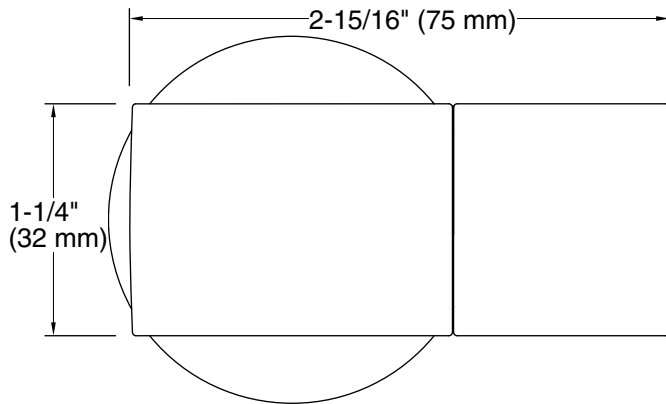

Technical Information

All product dimensions are nominal.

Material: Brass

Notes

Install this product according to the installation guide.