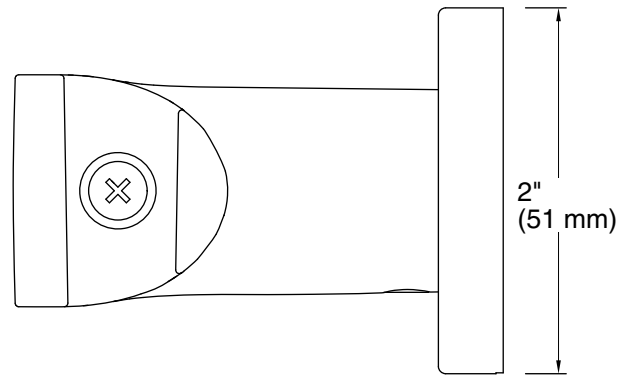

Technical Information

All product dimensions are nominal.

Material: Brass

Notes

Install this product according to the installation guide.