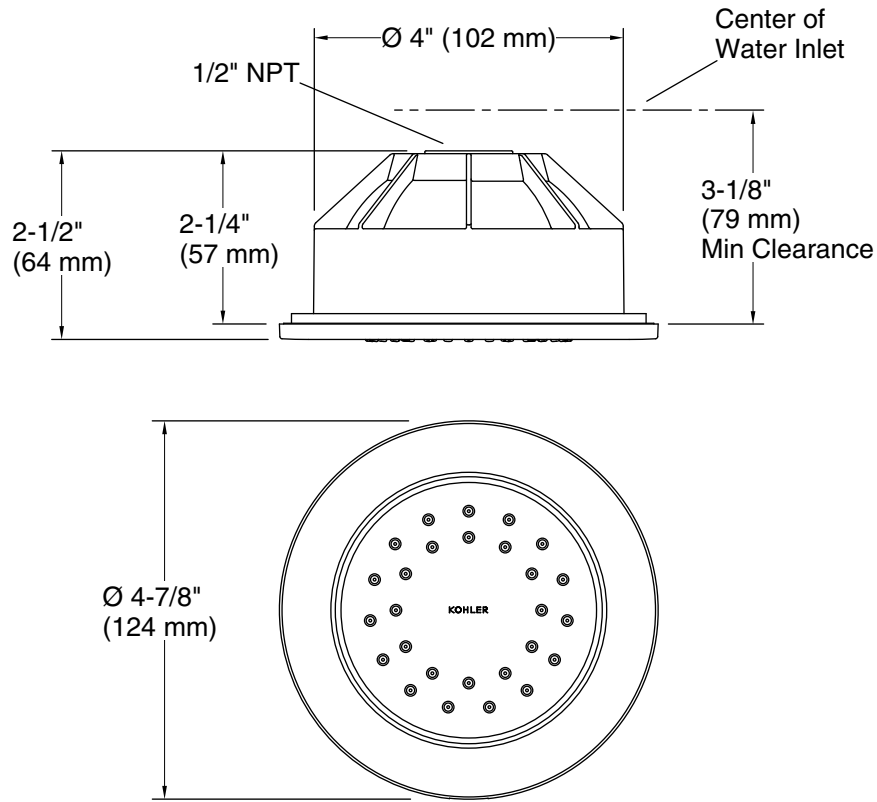

Features

- MasterClean™ sprayface features an easy-to-clean surface that withstands mineral buildup.
- ½" NPT connection.
- Single-function 27-nozzle body spray delivers a stimulating spray.
- Fully adjustable sprayface pivots for targeted hydromassage.
- Low-profile design complements any decor.
- 2.0 gpm (7.6 lpm) maximum flow rate at 80 psi (5.5 bar).
- ½" NPT connection.

Technical Information

All product dimensions are nominal.

Notes

Install this product according to the installation instructions.