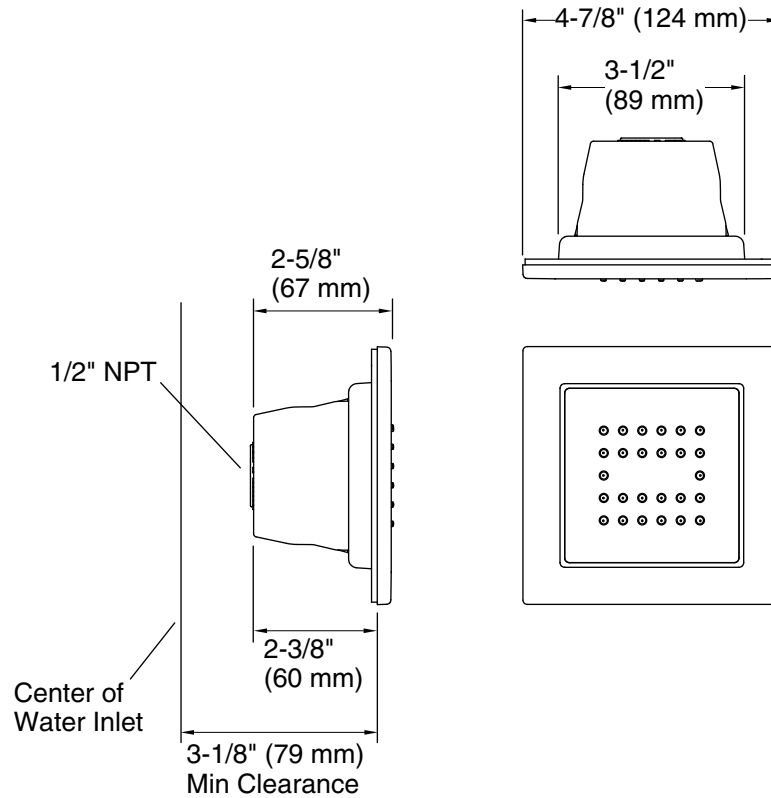

Features

- ½" NPT connections.
- 2.5 gallons (9.5 L) per minute maximum flow rate at 80 psi (552kPA)
- Available as a 54-nozzle with soothing spray [K-8002] or a 22-nozzle with stimulating spray [K-8003]
- Low-profile design complements any decor.
- MasterClean™ sprayface features an easy-to-clean surface that withstands mineral buildup.

Technical Information

All product dimensions are nominal.

Notes

Install this product according to the installation instructions.