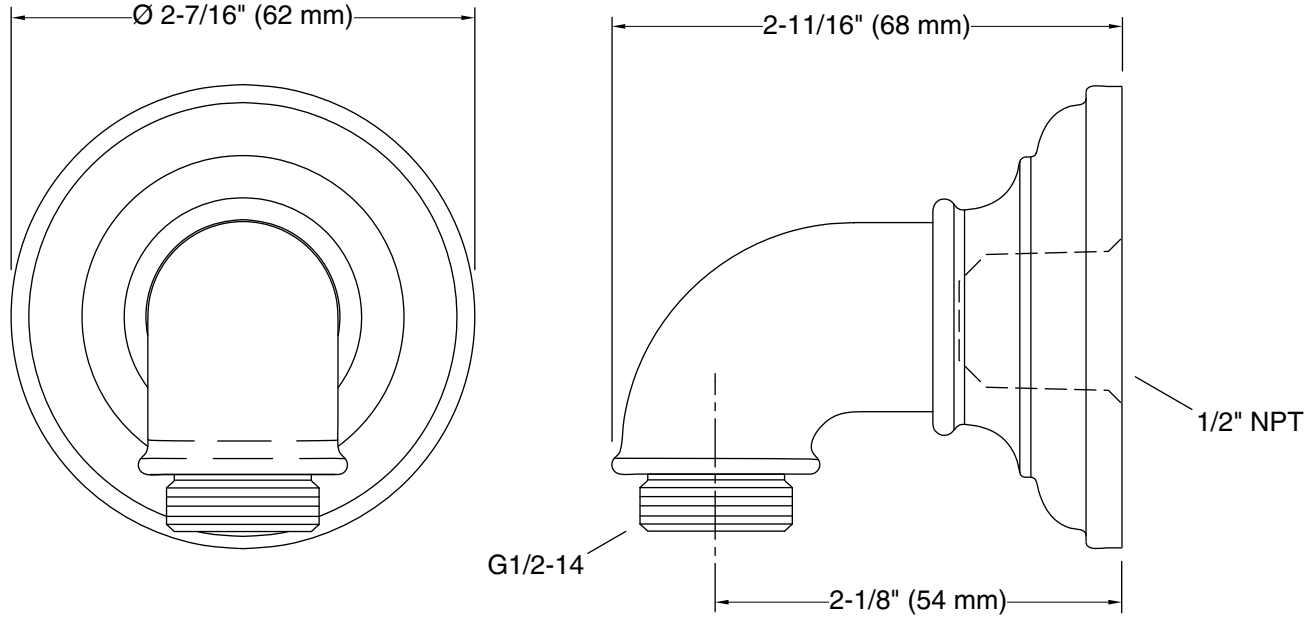

Features

- For use with a handshower and hose (sold separately).
- Includes check valve for backflow prevention.
- Coordinates with Artifacts faucets and accessories.

Material

- Metal construction.
- KOHLER finishes resist corrosion and tarnishing.

Technical Information

All product dimensions are nominal.

Notes

Install this product according to the installation instructions.