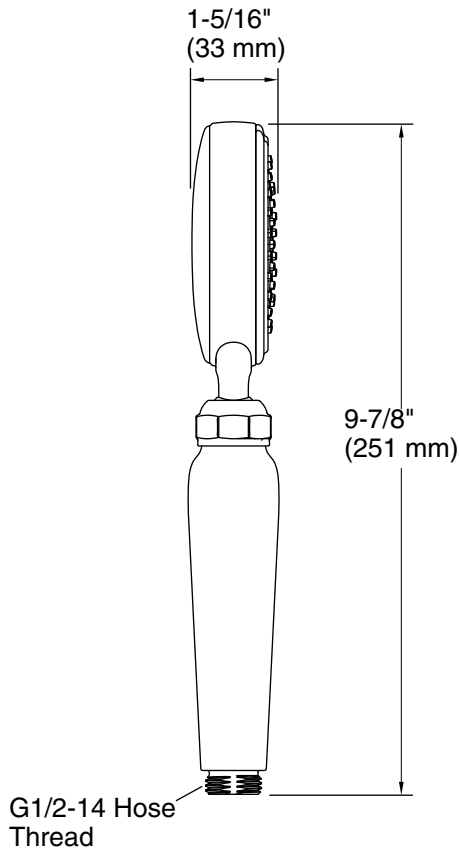

Technical Information

All product dimensions are nominal.

Handshower:

Rated maximum flow: 2 gal/min (7.6 l/min)

Notes

Install this product according to the installation guide.

Plumbing codes require an atmospheric vacuum breaker (such as Kohler Model K-9660) be installed in-line with handshowers. Please consult with local plumbing officials.