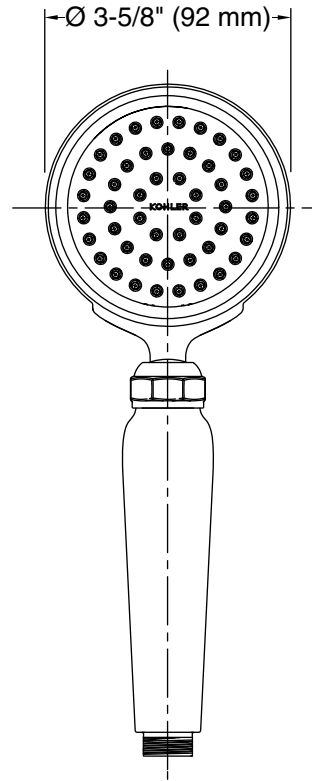

Technical Information

All product dimensions are nominal.

Handshower:

Rated maximum flow: 2 gal/min (7.6 l/min)

Notes

Install this product according to the installation guide.

Plumbing codes require an atmospheric vacuum breaker (such as Kohler Model K-9660) be installed in-line with handshowers. Please consult with local plumbing officials.