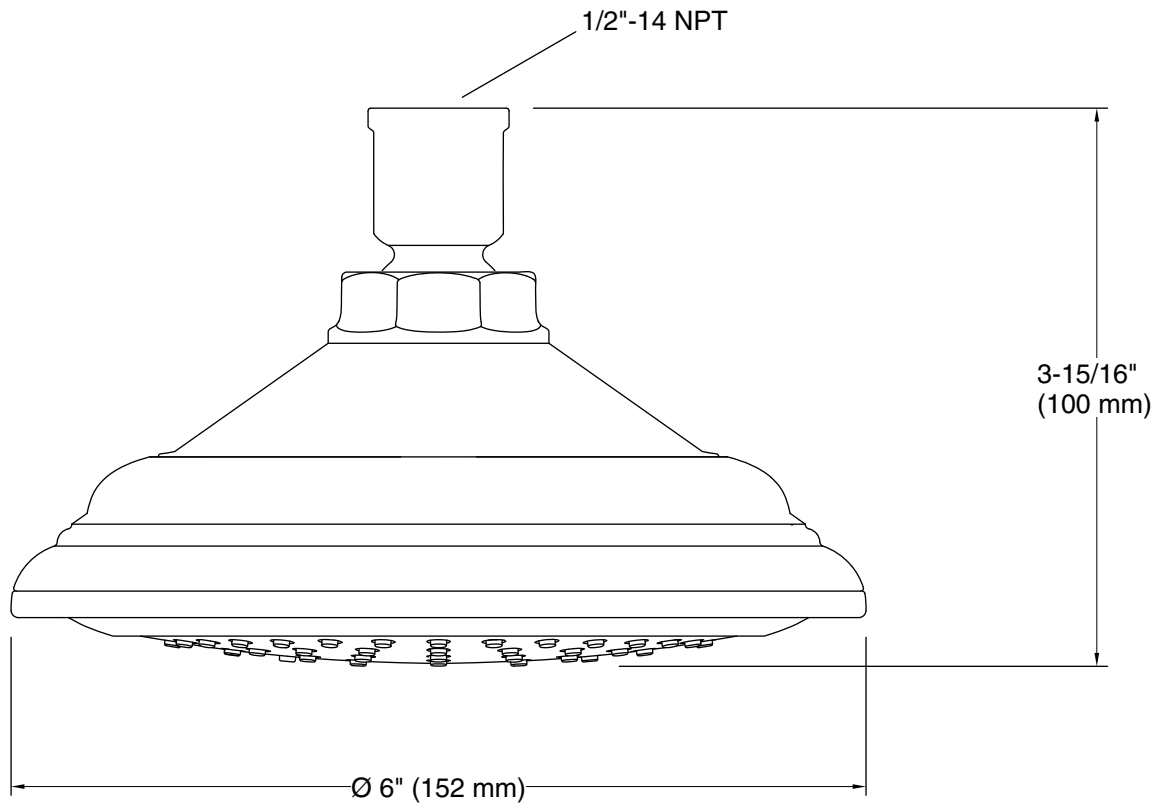

Technical Information

All product dimensions are nominal.

Showerhead/Body Spray:

Rated maximum flow: 2.5 gal/min (9.5 l/min)

Notes

Install this product according to the installation guide.