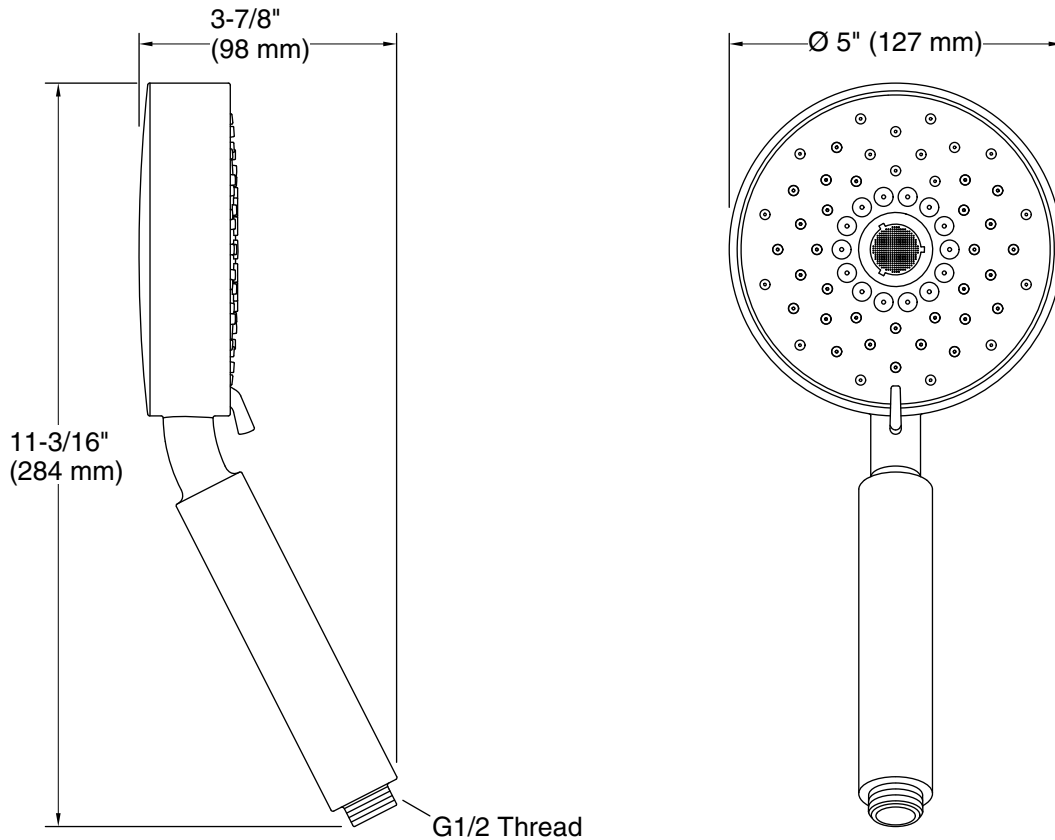

Technical Information

All product dimensions are nominal.

Drain included: No

Handshower:

Rated maximum flow: 1.75 gal/min (6.6 l/min)

Notes

Install this product according to the installation instructions.

Plumbing codes require an atmospheric vacuum breaker be installed in-line with handshowers. Please consult with local plumbing officials.

ADA, OBC, CSA B651 compliant when installed to the specific requirements of these regulations.