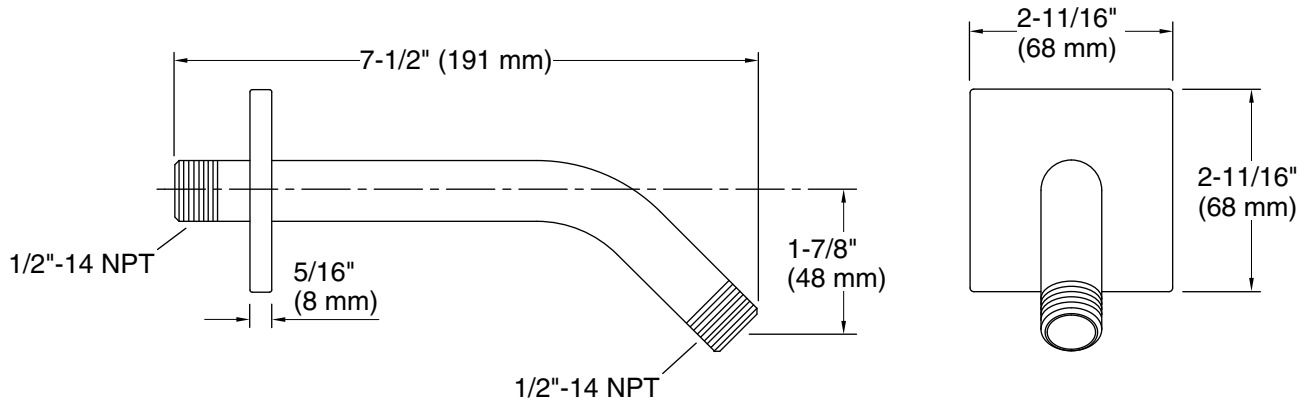

Features

- ½" NPT connection.
- Coordinates with other products in the Loure® collection.
- 7-1/2" (191 mm) x 1-7/8" (48 mm) x 2-11/16" (68 mm)

Material

- Solid-brass construction for durability and reliability.

Color	Code	Description
	CP	Polished Chrome
	SN	Vibrant® Polished Nickel
	BN	Vibrant® Brushed Nickel

Technical Information

All product dimensions are nominal.

Notes

Measure your actual product for roughing-in details.