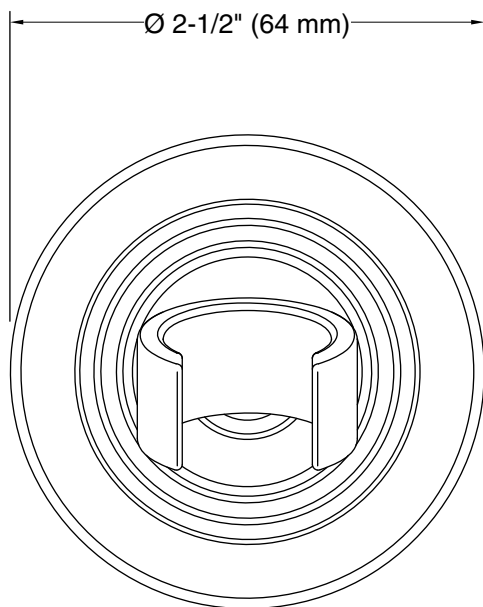

## Features

- Bracket pivots and rotates to position handshower at desired angle.
- Coordinates with Bancroft faucets, accessories, and showering components to complete your bathroom.

## Technical Information

All product dimensions are nominal.

Material: Brass