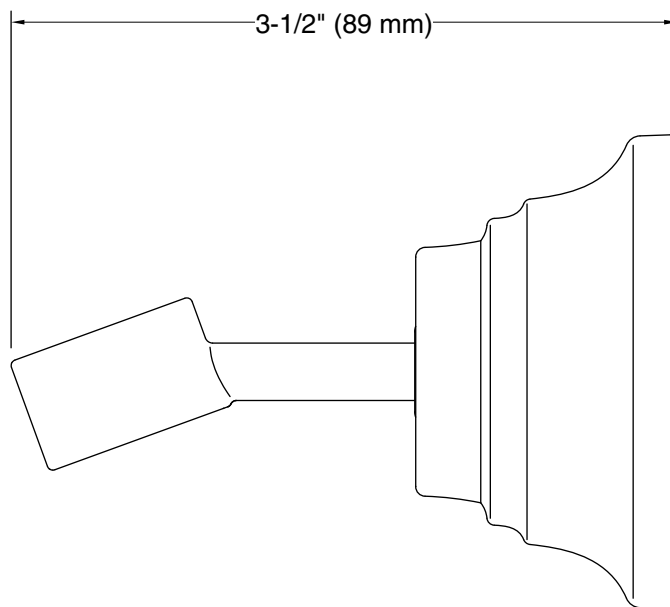

Technical Information

All product dimensions are nominal.

Material: Brass

Notes

Install this product according to the installation guide.