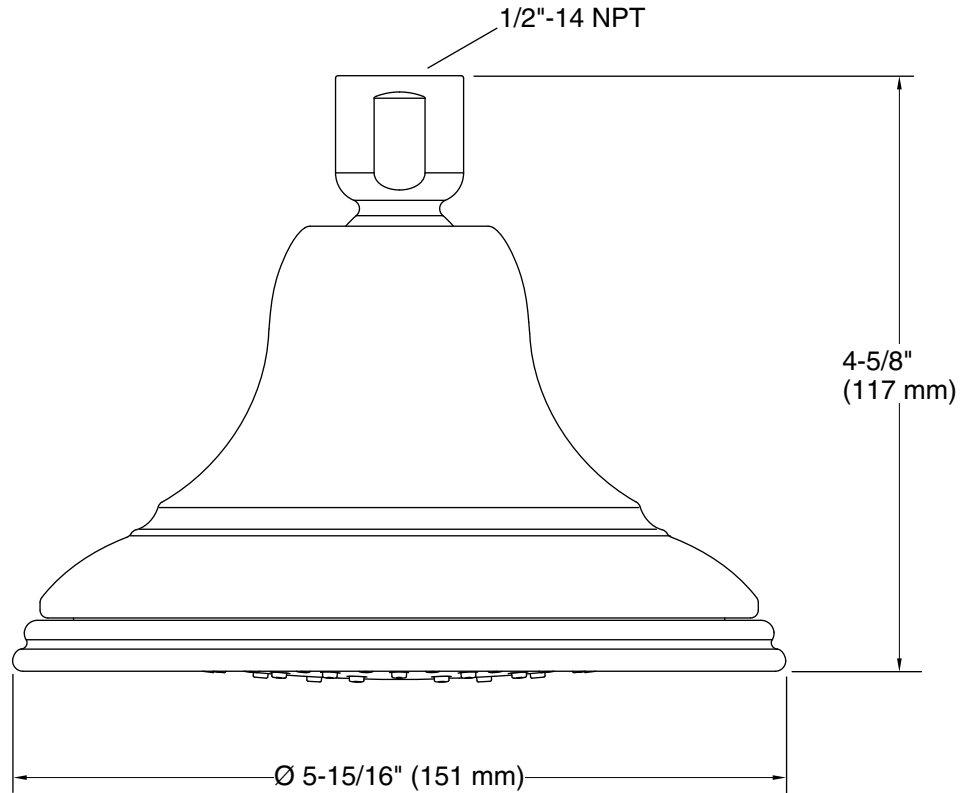

Technical Information

All product dimensions are nominal.

Showerhead/Body Spray:

Rated maximum flow: 2.5 gal/min (9.5 l/min)

Notes

Install this product according to the installation guide.