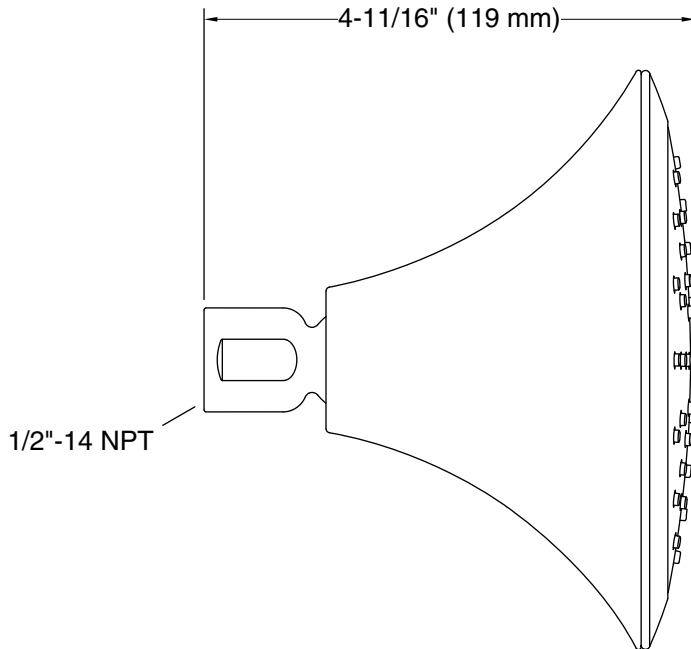

Technical Information

All product dimensions are nominal.

Showerhead/Body Spray:

Rated maximum flow: 1.75 gal/min (6.6 l/min)

Pressure: 80 psi (5.5 bar)

Notes

For use with automatic compensating valves rated at 1.5 gal/min (5.7 l/min) or less.

Install this product according to the installation instructions.