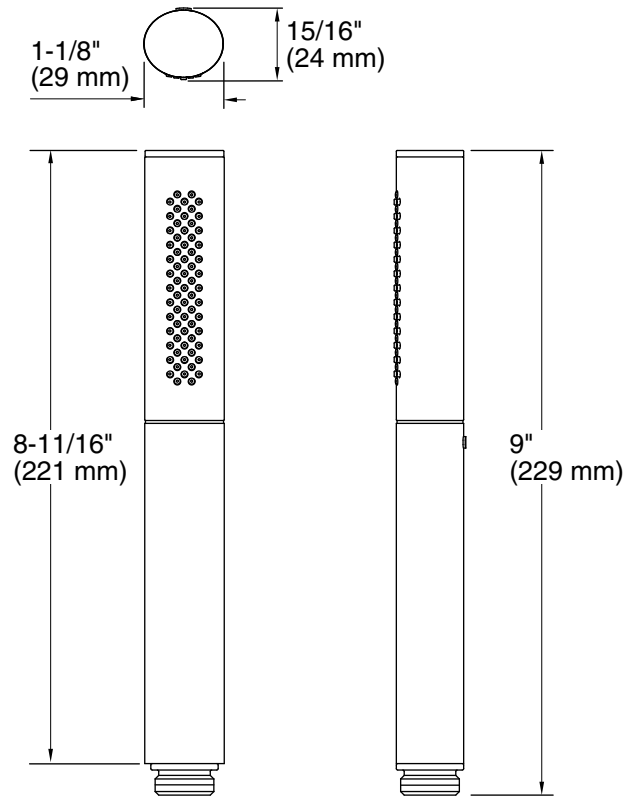

Technical Information

All product dimensions are nominal.

Handshower:

Rated maximum flow: 2.5 gal/min (9.5 l/min)
Pressure: 80 psi (5.5 bar)

Notes

Install this product according to the installation guide.

Plumbing codes require an atmospheric vacuum breaker (such as Kohler Model K-9660) be installed in-line with handshowers. Please consult with local plumbing officials.

NOTE: Handshower contains flow regulating check valve for backflow prevention.

OBC compliant when installed to the specific requirements of these regulations.