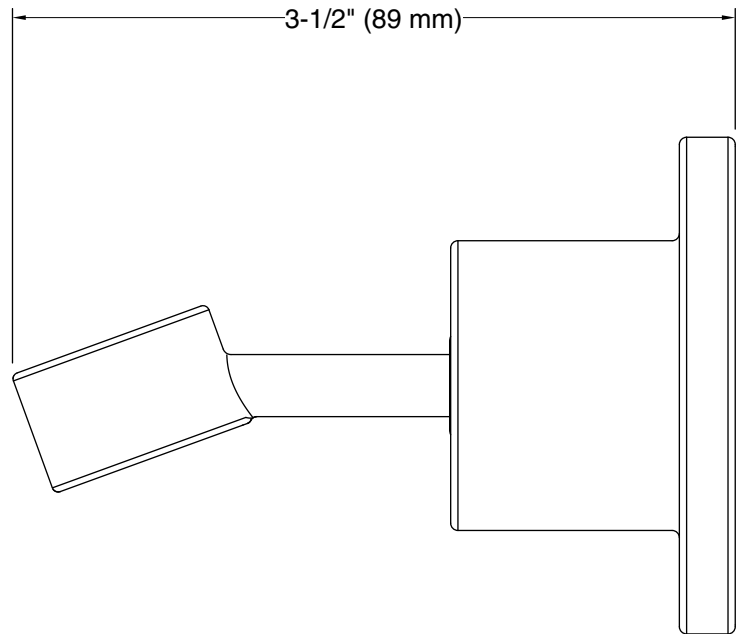

Features

- Bracket pivots and rotates to position handshower at desired angle.
- Coordinates with Purist® and Stillness® faucets and accessories.

Material

- Brass.
- KOHLER finishes resist corrosion and tarnishing.

Technical Information

All product dimensions are nominal.

Material: Brass

Notes

Install this product according to the installation guide.