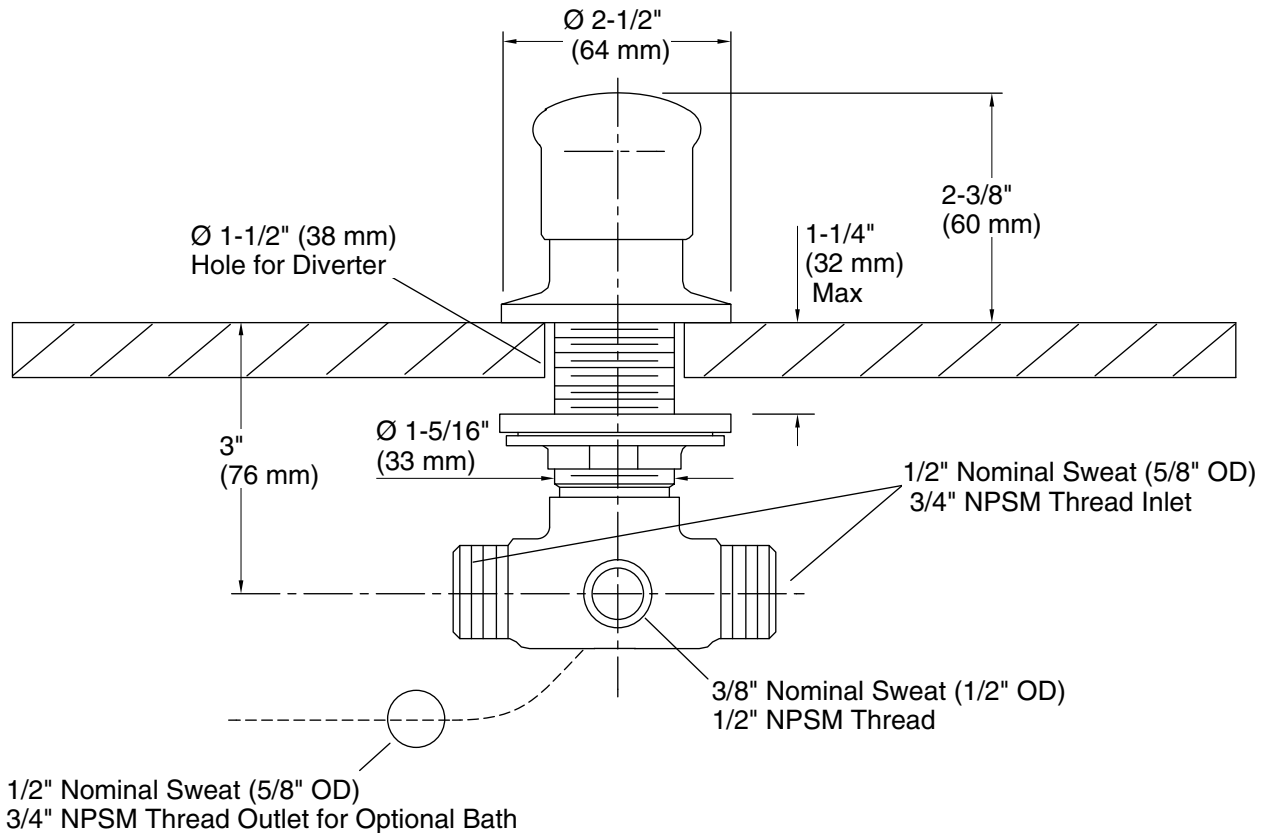

### Installation

- Bath- or deck-mount.

**Technical Information**

All product dimensions are nominal.

**Notes**

Install this product according to the installation guide.

Diverter valve has backflow protection.