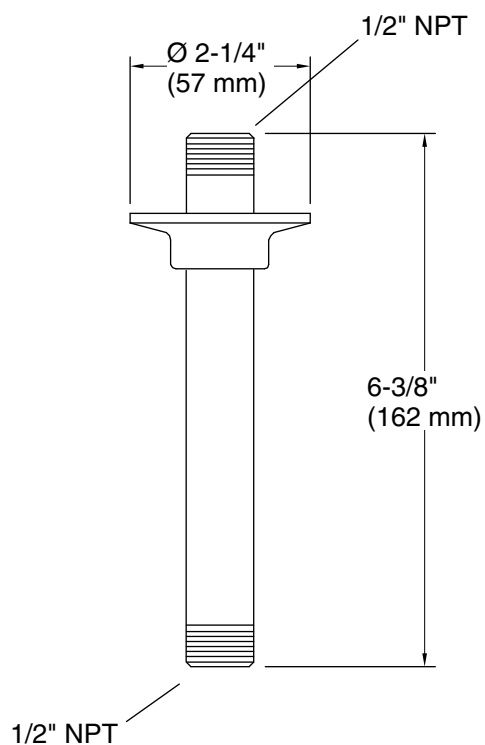

Features

- ½" NPT connection.
- For use with overhead rainheads.
- 6" (152 mm) shower arm.

Material

- Brass.
- KOHLER finishes resist corrosion and tarnishing.

Installation

- Ceiling-mount.

Recommended Products/Accessories

Technical Information

All product dimensions are nominal.

Notes

Install this product according to the installation instructions.