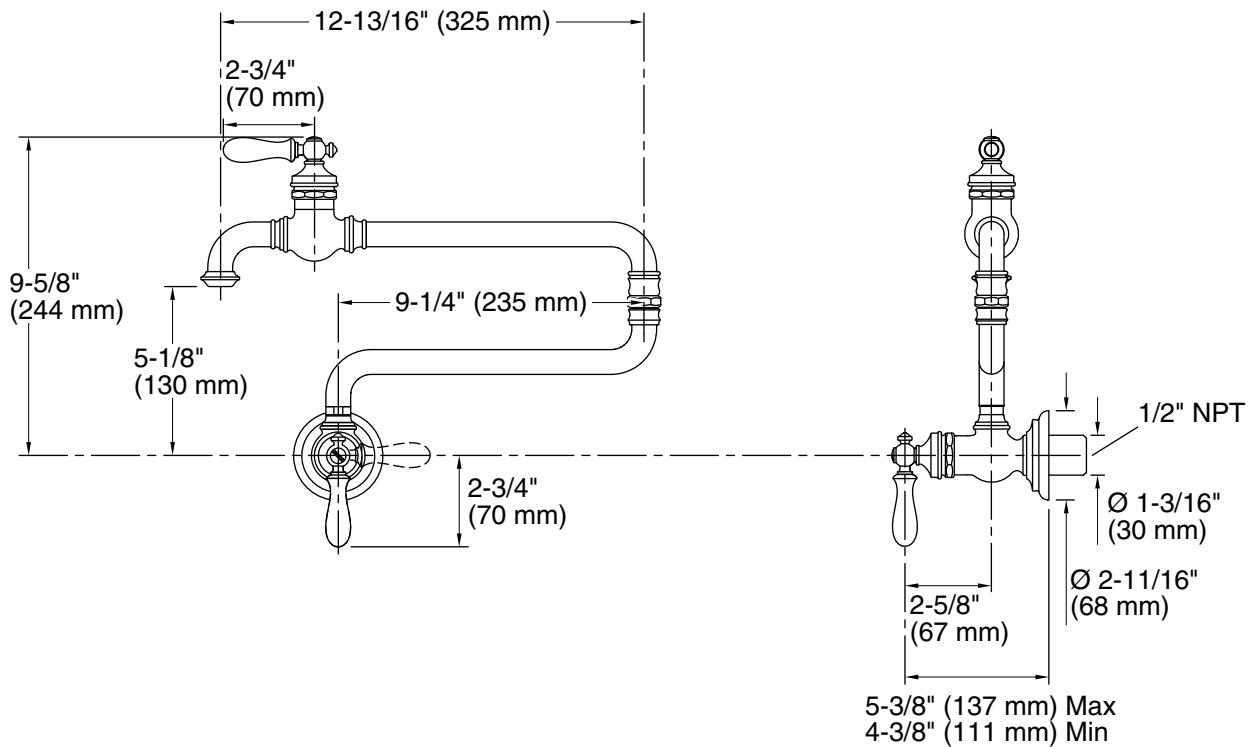

Features

- KOHLER ceramic disc valves exceed industry longevity standards for a lifetime of durable performance.
- Articulating spout with 360° rotation offers superior clearance for filling pots on cooktops and ranges.
- Single lever handle with main lever shutoff.
- 3.2 gpm (12.1 lpm) @ 60 psi (4.1 bar).
- Coordinates with other Artifacts kitchen products.

Technical Information

All product dimensions are nominal.

Faucet:

Flow rate: 3.2 gal/min (12.1 l/min)

Pressure: 60 psi (4.1 bar)

Spout:

Spout reach: 22" (559 mm)

Notes