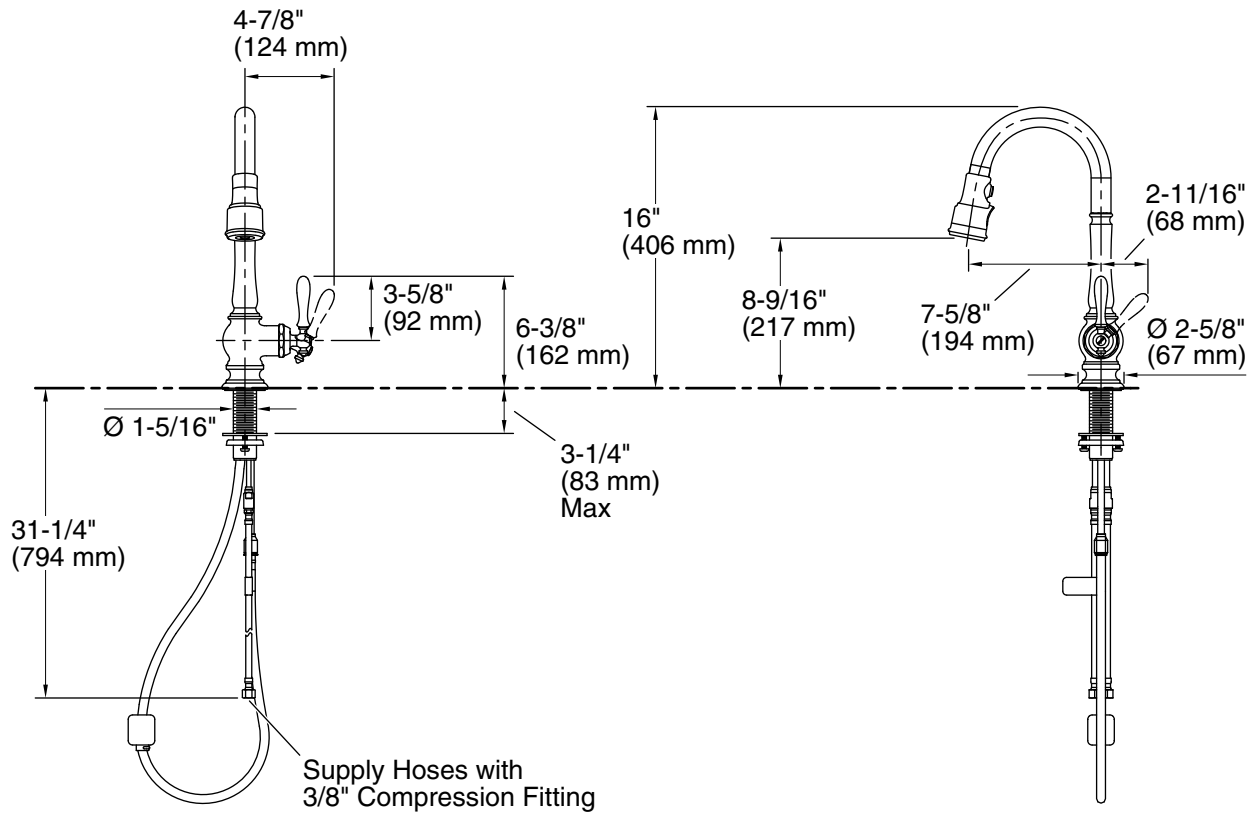

## Adapters, Rough-in and Extension Kits

1012715                                      Range: 3-1/4" (83 mm) -  
5-3/8" (137 mm)

### Technical Information

All product dimensions are nominal.

### Spout:

Spout reach: 7-5/8" (193 mm)