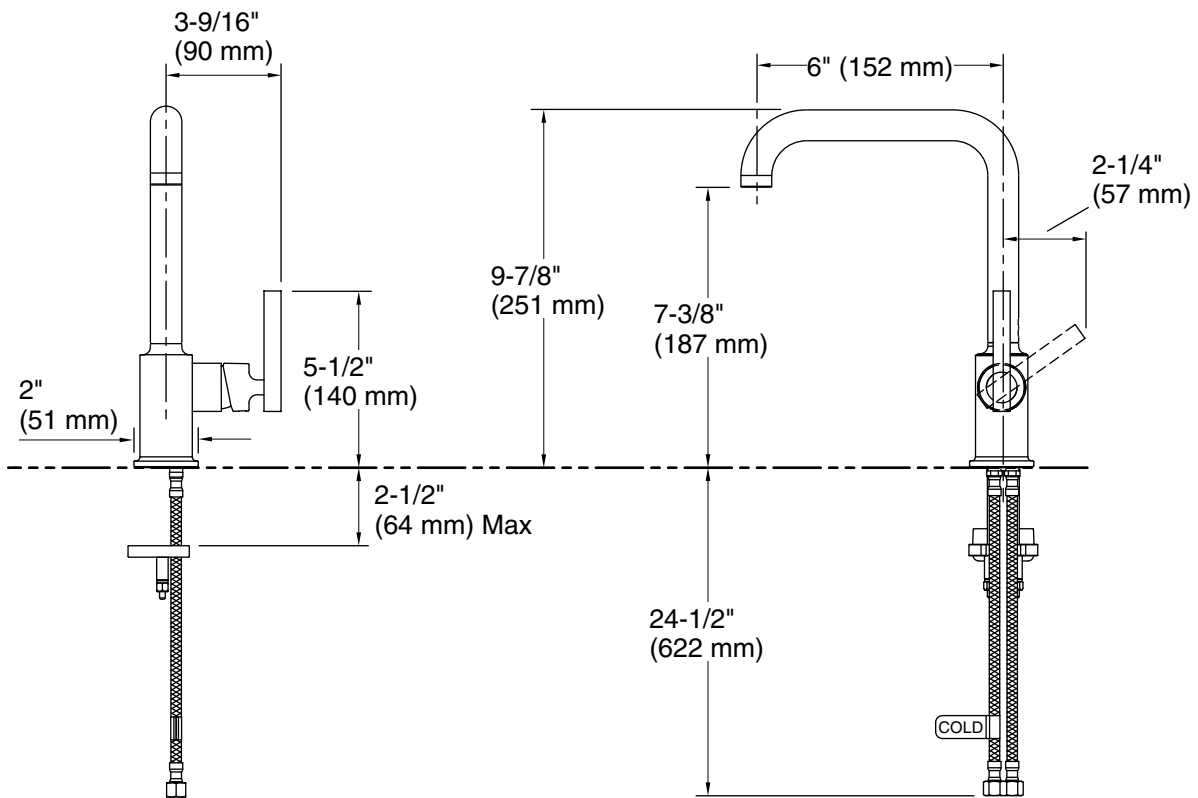

Technical Information

All product dimensions are nominal.

Notes

Install this product according to the installation guide.

ADA, CSA B651 compliant when installed to the specific requirements of these regulations.