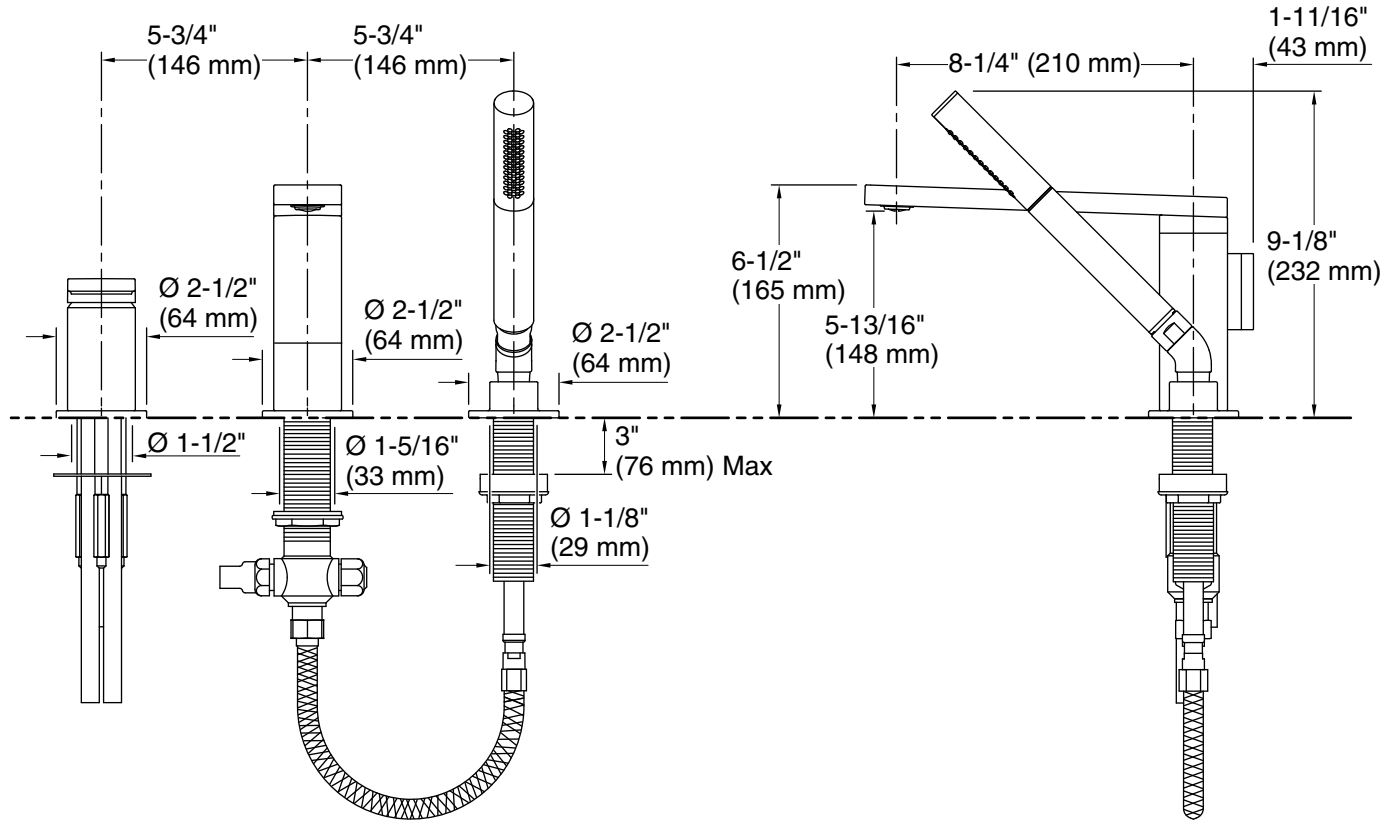

Technical Information

All product dimensions are nominal.

Faucet:

Flow rate: 8 gal/min (30.3 l/min)
Pressure: 45 psi (3.1 bar)
Valve body: Machined-brass
Drain included: No

Spout:

Spout reach: 8-1/4" (210 mm)

Handshower:

Rated maximum flow: 1.75 gal/min (6.6 l/min)
Pressure: 80 psi (5.5 bar)

Notes

For use with automatic compensating valves rated at 1.31 gal/min (5 l/min) or less.
Install this product according to the installation guide.