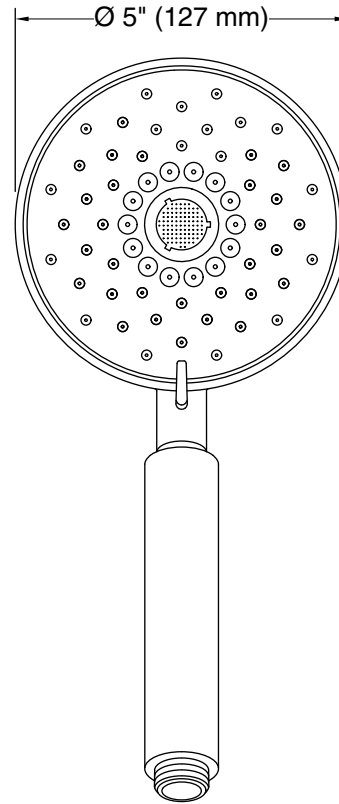

Technical Information

All product dimensions are nominal.

Handshower:

Rated maximum flow: 2.5 gal/min (9.5 l/min)

Notes

Install this product according to the installation instructions.

Plumbing codes require an atmospheric vacuum breaker (such as Kohler Model K-9660) be installed in-line with handshowers. Please consult with local plumbing officials.

ADA, OBC, CSA B651 compliant when installed to the specific requirements of these regulations.