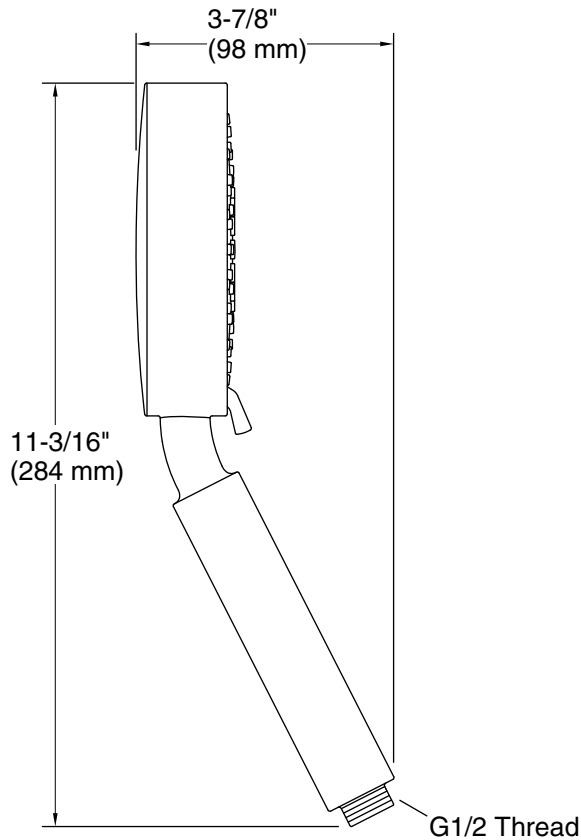

Technical Information

All product dimensions are nominal.

Handshower:

Rated maximum flow: 2.5 gal/min (9.5 l/min)

Notes

Install this product according to the installation instructions.

Plumbing codes require an atmospheric vacuum breaker (such as Kohler Model K-9660) be installed in-line with handshowers. Please consult with local plumbing officials.

ADA, OBC, CSA B651 compliant when installed to the specific requirements of these regulations.