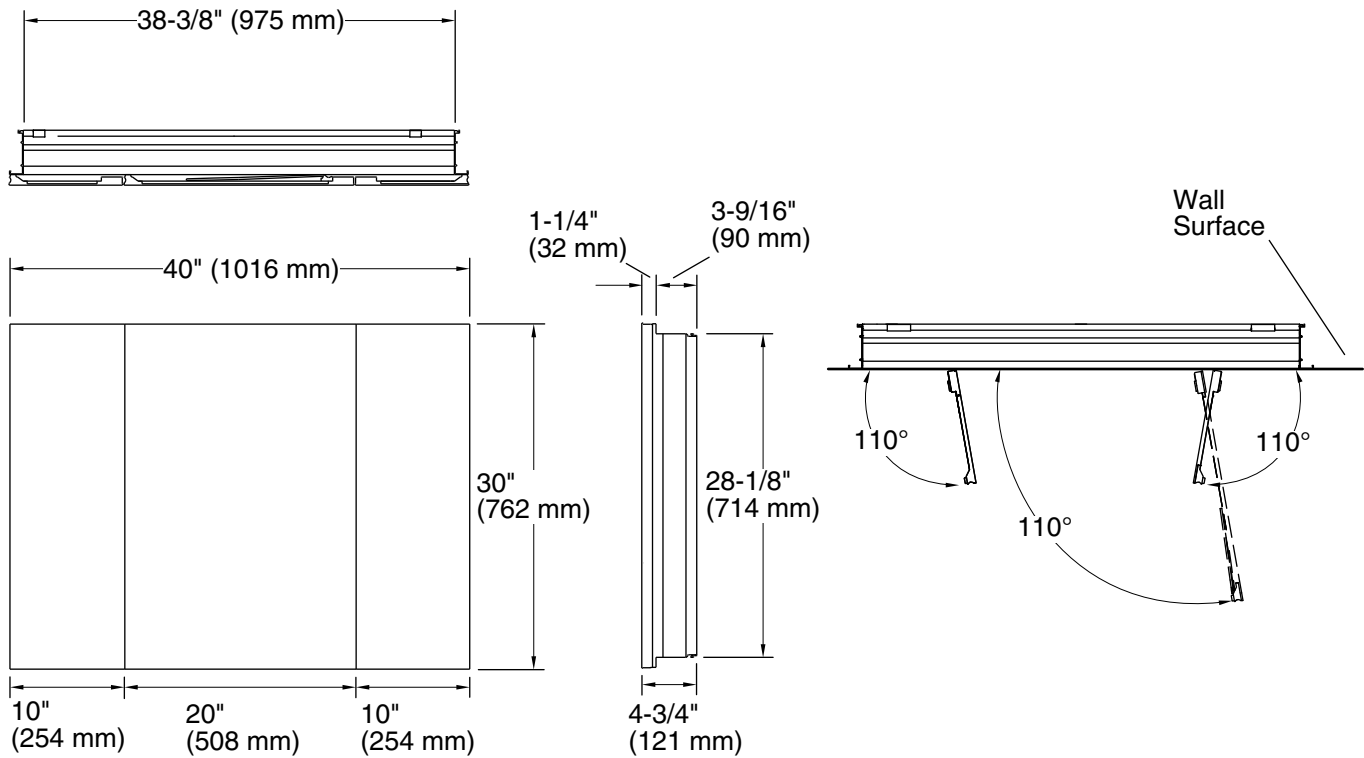

Material

- Anodized aluminum construction with a durable rust-proof and chip-resistant finish.

Installation

- Can be installed with left- or right-hand swing.
- Includes mounting hardware for surface or recessed installation.
- Mirrored side kits for surface mount installation sold separately.

Technical Information

All product dimensions are nominal.

Notes

Install this product according to the installation guide.

To recess mount, the wall cavity must be framed and the cabinet secured to framing studs. Reroute electrical or water supply lines from the cavity. Consult a professional if drain or vent piping is encountered, or if the wall is load-bearing.

To determine the height of the cabinet, ensure the door will clear all obstacles (such as a faucet). A minimum 3" (76 mm) distance is required.

Cutout for recess-mount installation:

38-1/2" (978 mm) wide x 28-1/4" (718 mm) high x 3-11/16" (94 mm) deep.