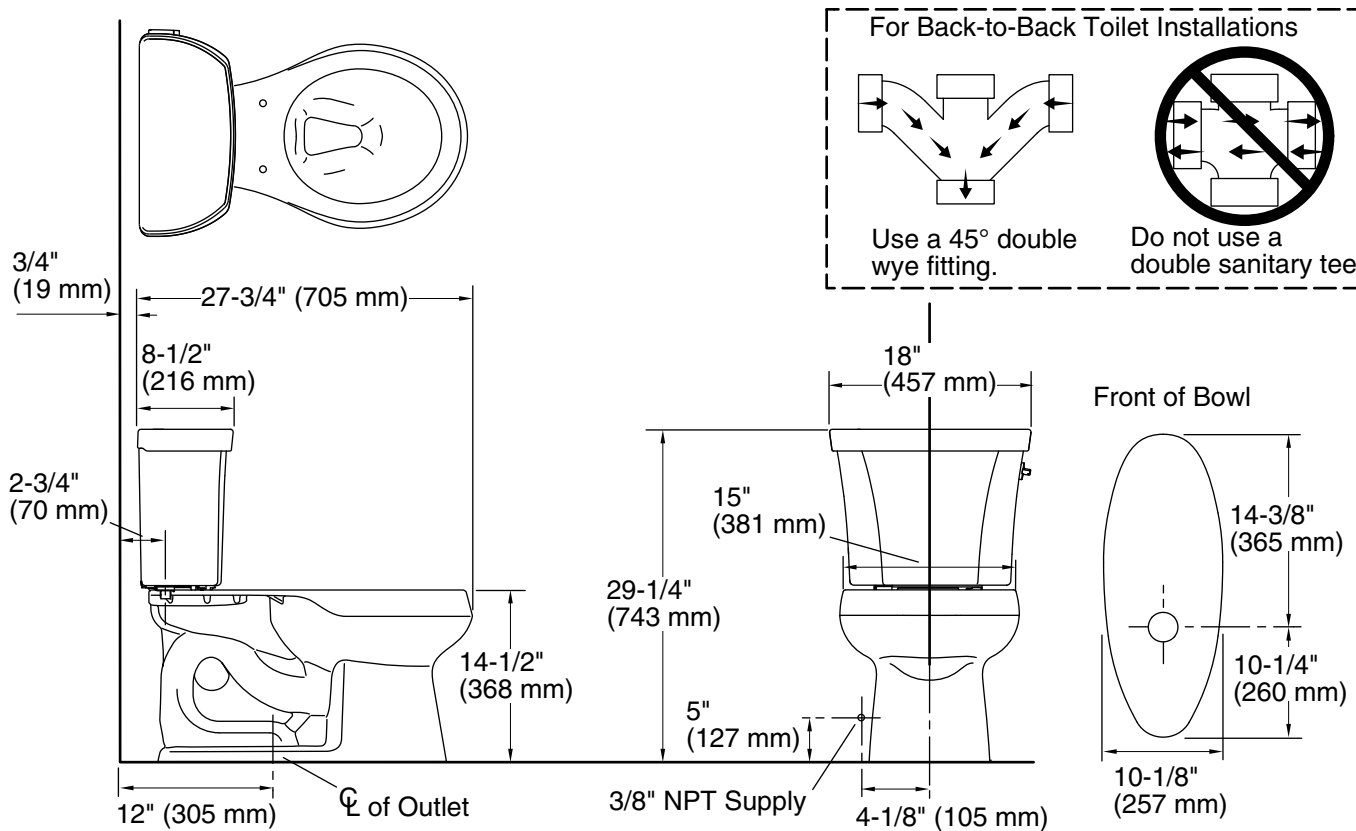

Features

- Two-piece design.
- Round-front bowl offers an ideal solution for smaller bathrooms and powder rooms.
- Right-hand nested trip lever offers a choice of 1.1 or 1.6 gallons per flush (gpf).
- 2-1/8" (54 mm) fully glazed trapway.
- Coordinates with other products in the Wellworth collection.
- Combination consists of the K-4197 bowl and the K-4458-RA tank.
- Seat not included.

Technology

- Dual-flush technology allows you to choose between a full or partial flush.

Installation

- Standard 12" (305 mm) rough-in.
- Three-bolt quick-connect installation.

Water Conservation & Rebates

Color	Code	Description
	0	White
	96	Biscuit

Technical Information

All product dimensions are nominal.

Toilet type:	Two-piece, Floor-mount
Waste Outlet:	Floor
Bowl shape:	Round-front
Flush type:	Class Five®
Trap passageway:	2-1/8" (54 mm)
Water Consumption	
Full:	1.6 gpf (6 lpf)
Reduced:	1.1 gpf (4.3 lpf)
Water surface size:	10-1/2" x 7-3/4" (267 mm x 197 mm)
Rim to water surface:	5-1/4" (133 mm)
Rough-in:	12" (305 mm)
Seat-mounting holes:	5-1/2" (140 mm)

Notes

Install this product according to the installation instructions.

For back-to-back toilet installations: Use only a 45° double wye fitting.