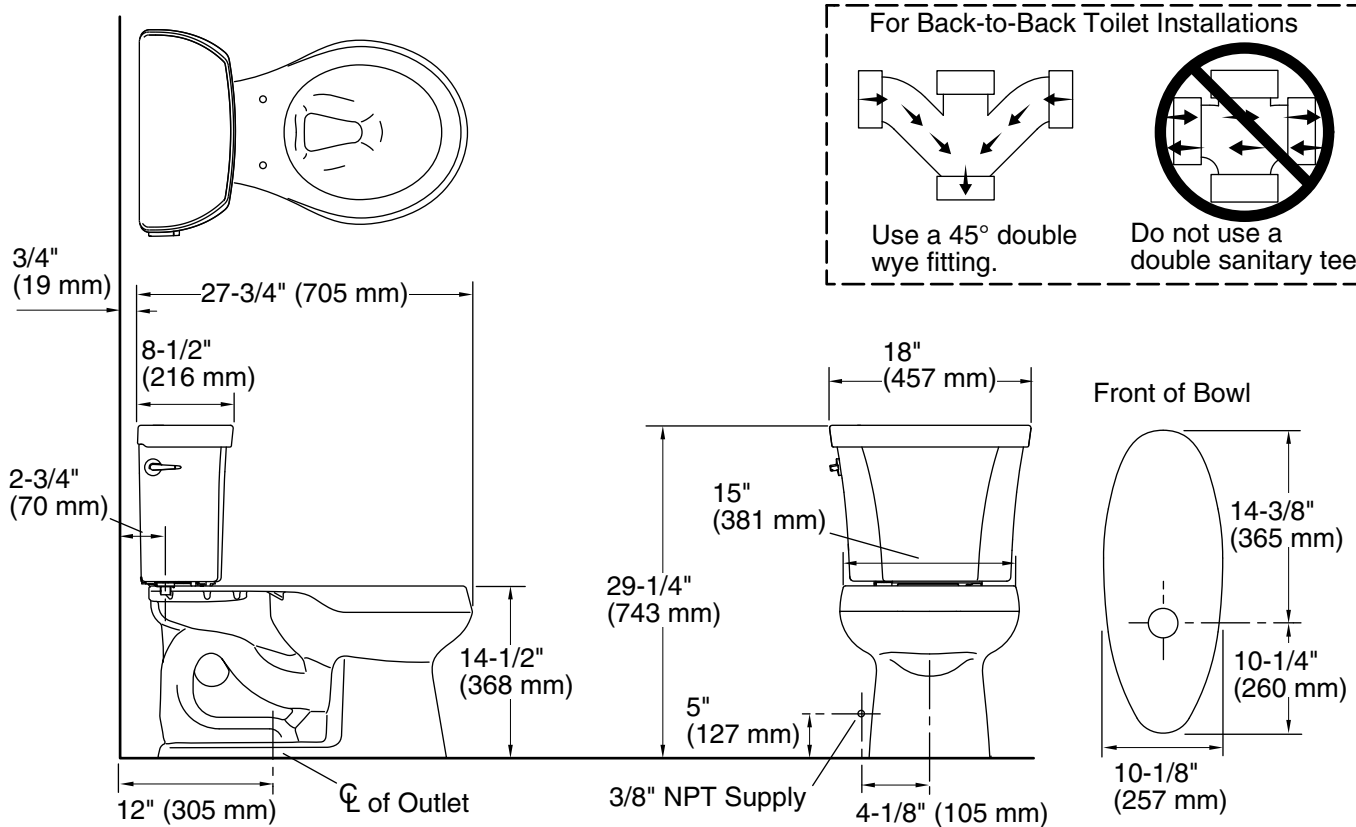

Features

- Two-piece design.
- Round-front bowl offers an ideal solution for smaller bathrooms and powder rooms.
- Left-hand nested trip lever offers a choice of 1.1 or 1.6 gallons per flush (gpf).
- 2-1/8" (54 mm) fully glazed trapway.
- Coordinates with other products in the Wellworth collection.
- Combination consists of the K-4197 bowl and the K-4458 tank.
- Seat not included.

Technology

- Dual-flush technology allows you to choose between a full or partial flush.

Installation

- Standard 12" (305 mm) rough-in.
- Three-bolt quick-connect installation.

Water Conservation & Rebates

Included Components

Product consists of:

K-4197 Round-Front Bowl
K-4458 Toilet tank, dual-flush

Additional Components:

Bolt cap accessory pack
Bowl
Tank
Tank cover
Trip lever

Codes/Standards

ASME A112.19.2/CSA B45.1
EPA WaterSense®

Technical Information

All product dimensions are nominal.

Toilet type:	Two-piece, Floor-mount
Waste Outlet:	Floor
Bowl shape:	Round-front
Flush type:	Class Five®
Trap passageway:	2-1/8" (54 mm)
Water Consumption	
Full:	1.6 gpf (6 lpf)
Reduced:	1.1 gpf (4.3 lpf)
Water surface size:	10-1/2" x 7-3/4" (267 mm x 197 mm)
Rim to water surface:	5-1/4" (133 mm)
Rough-in:	12" (305 mm)
Seat-mounting holes:	5-1/2" (140 mm)