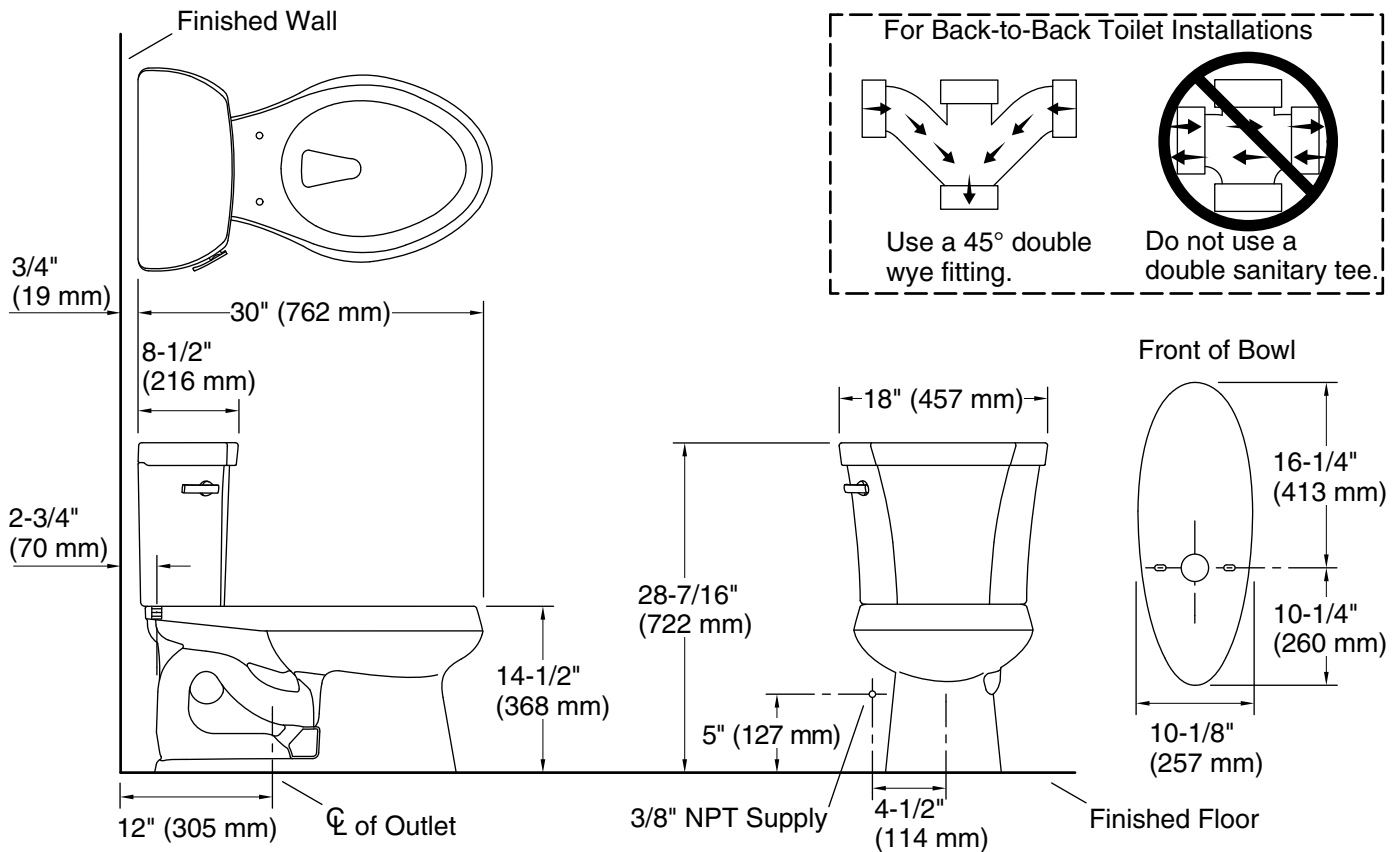

Features

- Two-piece design.
- Elongated bowl offers added room and comfort.
- 1.6 gpf (6.0 lpf)
- Left-hand Polished Chrome trip lever.
- Combination consists of the K-4468 tank and the K-4198 bowl.
- Coordinates with other products in the Wellworth collection.
- S'agence aux autres produits de la collection Wellworth.

Installation

- Standard 12" (305 mm) rough-in.
- Three-bolt quick-connect installation.
- Seat and supply line sold separately.

Recommended Products/Accessories

K-4636 Cachet® Quiet-Close™ Elongated Toilet Seat
K-5588 Purefresh® Elongated Toilet Seat
K-4108 C³®-230 Elongated cleansing toilet seat
K-5420 Low-Profile Bolt Caps
K-9379 Trip Lever
1023457 Wax Ring/Hardware Kit
1265114 Connector Hose
K-23726 Drain treatment

Included Components

Product consists of:

K-4198 Elongated Bowl
K-4468 Toilet tank, 1.6 gpf

Additional Components:

Bolt cap accessory pack
Tank accessory pack
Tank cover
Trip lever

Codes/Standards

ASME A112.19.2/CSA B45.1
DOE - Energy Policy Act 1992

Technical Information

All product dimensions are nominal.

Toilet type:	Two-piece, Floor-mount
Waste Outlet:	Floor
Bowl shape:	Elongated
Flush type:	Class Five®
Trap passageway:	2-1/8" (54 mm)
Water Consumption	
Full:	1.6 gpf (6 lpf)
Water surface size:	11-1/4" x 8-1/4" (286 mm x 210 mm)
Rim to water surface:	5-1/4" (133 mm)
Rough-in:	12" (305 mm)
Seat-mounting holes:	5-1/2" (140 mm)