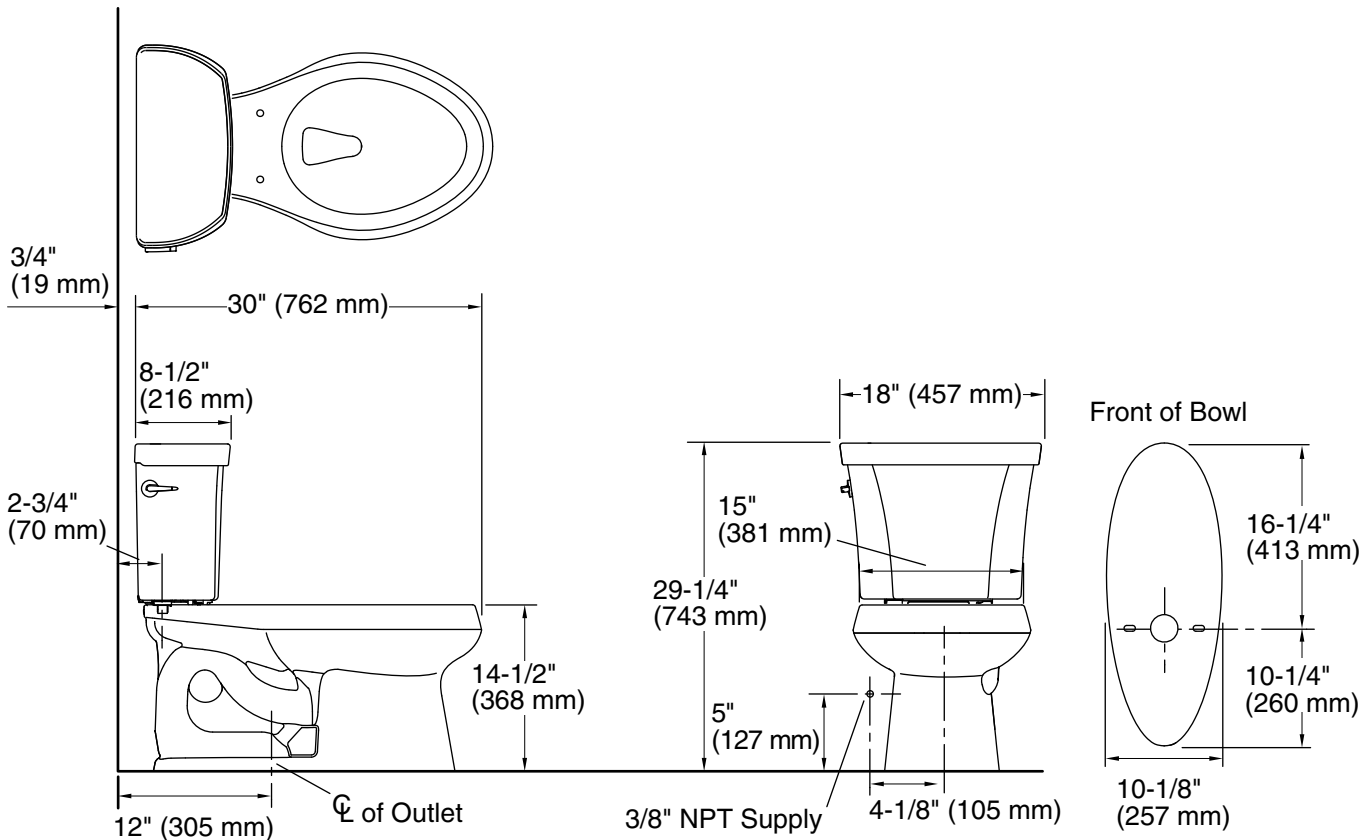

## Installation

- Standard 12" (305 mm) rough-in.
- Three-bolt quick-connect installation.

## Technical Information

All product dimensions are nominal.

Toilet type:	Two-piece, Floor-mount
Waste Outlet:	Floor
Bowl shape:	Elongated
Flush type:	Class Five®
Trap passageway:	2-1/8" (54 mm)
Water Consumption	
Full:	1.6 gpf (6 lpf)
Reduced:	1.1 gpf (4.3 lpf)
Water surface size:	11-1/4" x 8-1/4" (286 mm x 210 mm)
Rim to water surface:	5-1/4" (133 mm)
Rough-in:	12" (305 mm)
Seat-mounting holes:	5-1/2" (140 mm)