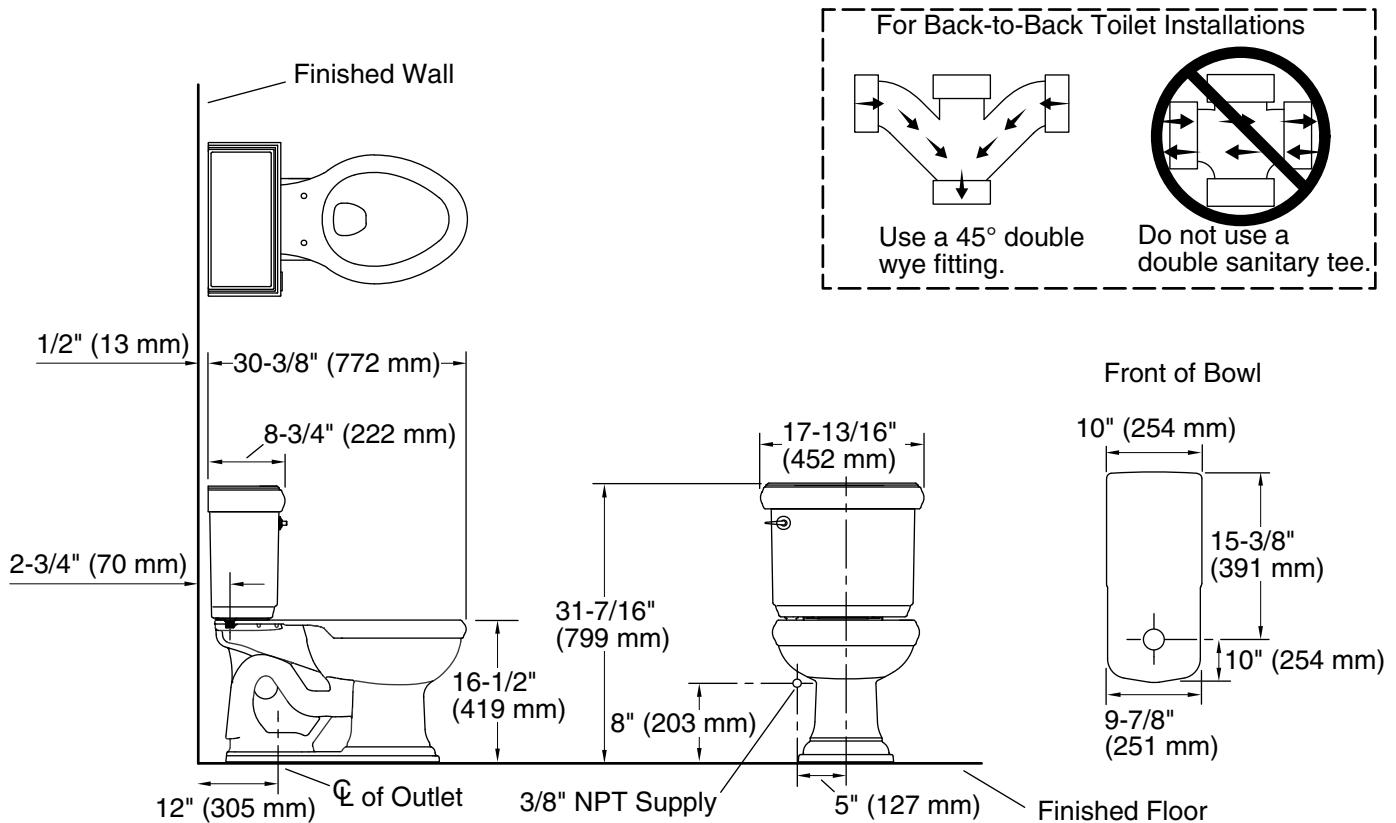

## Installation

- Standard 12" (305 mm) rough-in.
- Three-bolt quick-connect installation.
- Seat and supply line sold separately.

## Included Components

Product consists of:

- K-4380 Elongated chair height toilet bowl
- K-4641 Toilet tank, 1.6 gpf

Additional Components:

- Bolt cap accessory pack

1-800-4KOHLER (1-800-456-4537)

Kohler Co. reserves the right to make revisions without notice to product specifications.

# Memoirs® Classic Comfort Height®

Two-piece elongated 1.6 gpf chair height toilet

**K-3818**

## Technical Information

All product dimensions are nominal.

Toilet type:	Two-piece, Floor-mount
Waste Outlet:	Floor
Bowl shape:	Elongated
Flush type:	AquaPiston®
Trap passageway:	2-1/8" (54 mm)
Water Consumption	
Full:	1.6 gpf (6 lpf)
Water surface size:	11-3/4" x 9-1/2" (298 mm x 241 mm)
Rim to water surface:	6-1/8" (156 mm)
Rough-in:	12" (305 mm)
Seat-mounting holes:	5-1/2" (140 mm)