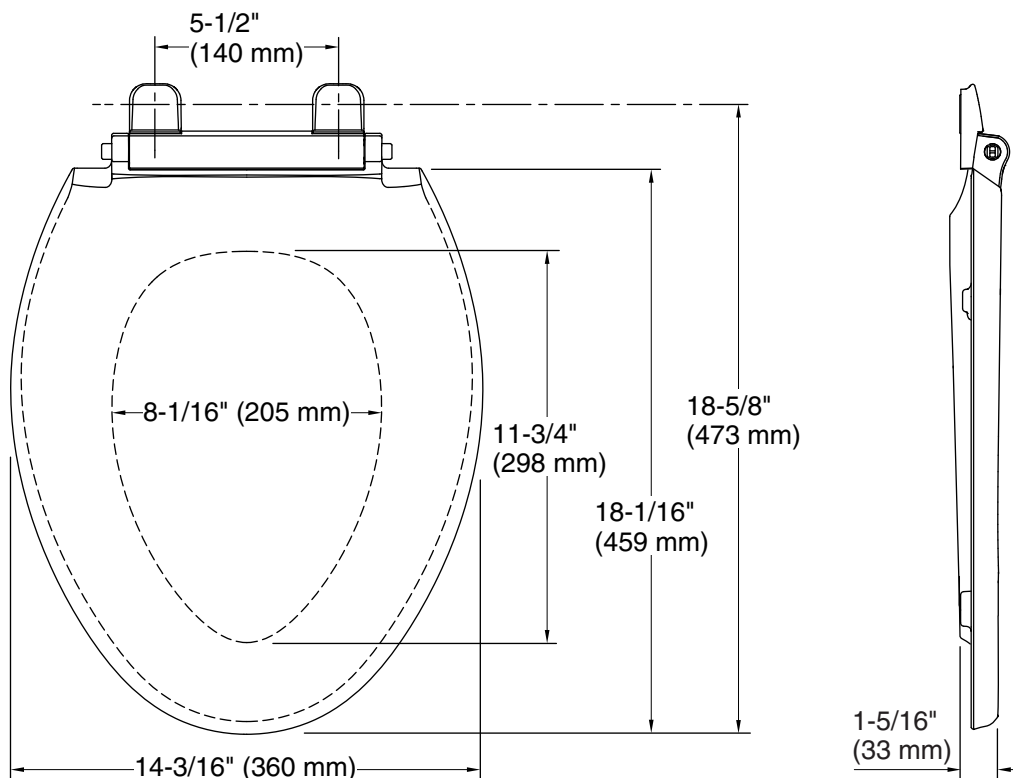

### Technical Information

All product dimensions are nominal.

Seat shape type: Elongated  
Seat front type: Closed-front  
Seat-mounting holes: 5-1/2" (140 mm)