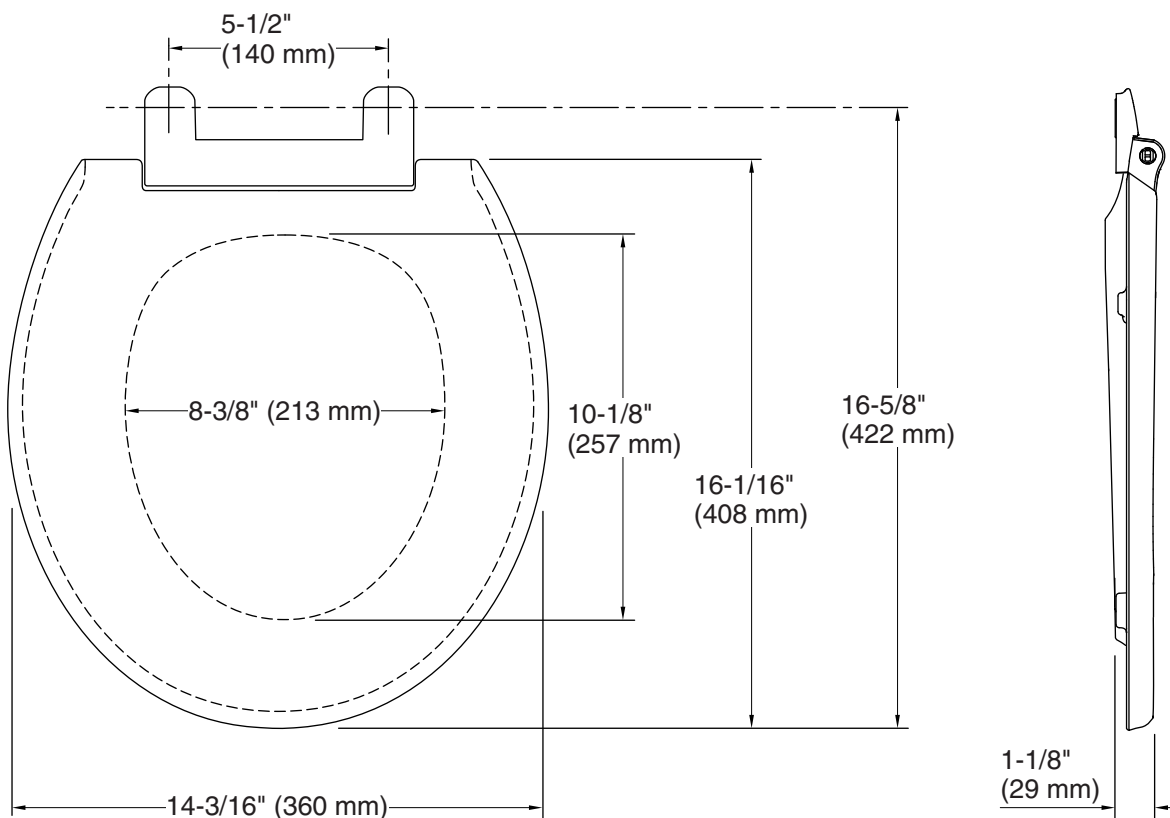

Technical Information

All product dimensions are nominal.

Seat shape type: Round-front
Seat front type: Closed-front
Seat-mounting holes: 5-1/2" (140 mm)

Notes

Install this product according to the installation guide.