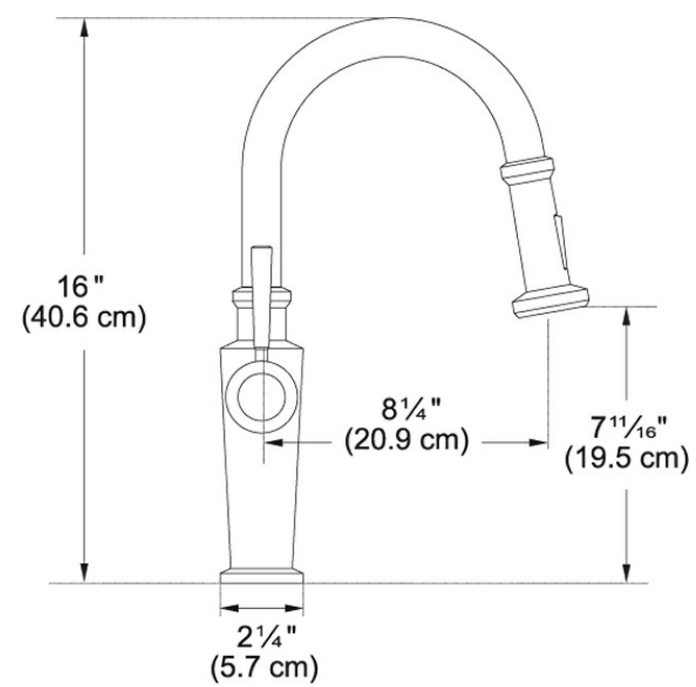

### Product Picture

### Technical Drawing

### Product Information

Version	Bar/Prep
Spray Type	Full and Needle Spray
Faucet Operation	Side Lever
Flow Rate	1.75 gpm
Cartridge	28mm Ceramic Cartridge
Where to buy	Showroom
Countertop hole diameter	1 3/8"