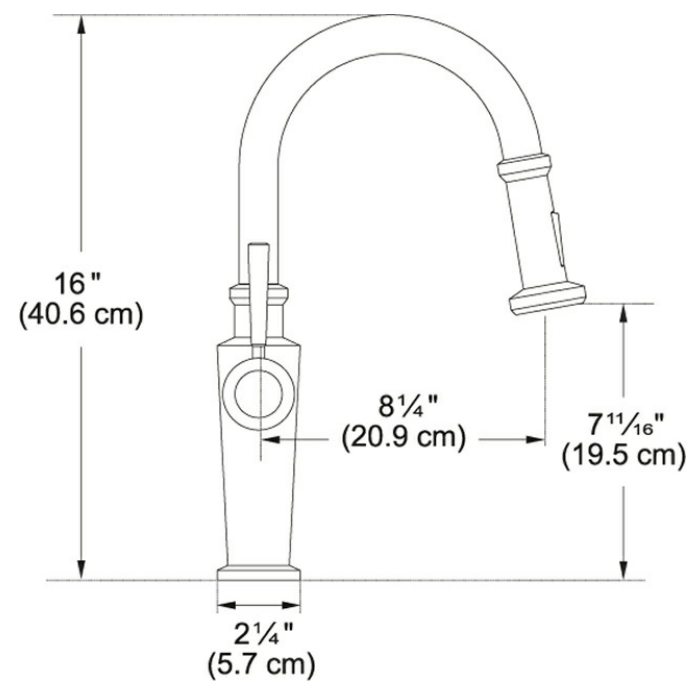

### Product Picture

### Product Information

Version	Bar/Prep
Spray Type	Full and Needle Spray
Faucet Operation	Side Lever
Flow Rate	1.75 gpm
Cartridge	28mm Ceramic Cartridge
Where to buy	Showroom
Countertop hole diameter	1 3/8"

### Technical Drawing

### Article Numbers

FUN#	115.0481.414
US Part Number	FFP5220