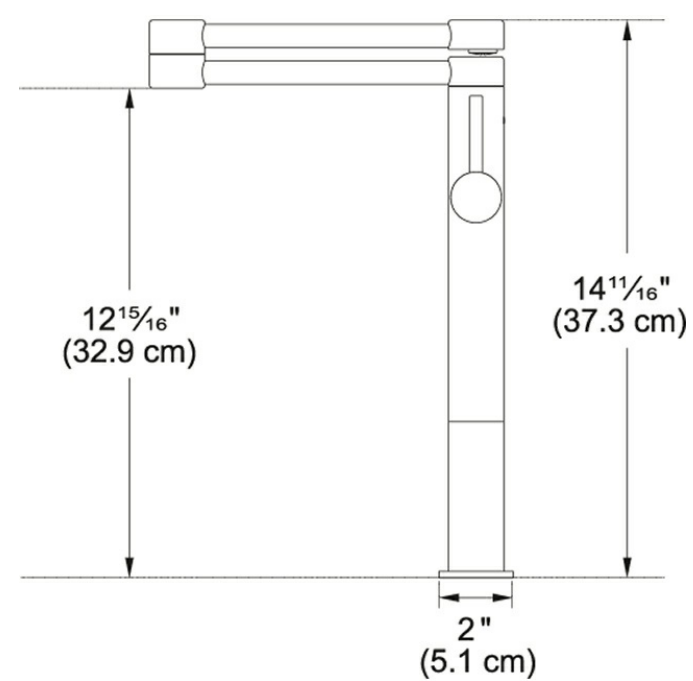

## Pescara PFD4400 Polished Chrome

The clean design and detailed craftsmanship make Franke's Pescara faucet line ideal for those who savor simplicity. Pescara faucets feature a level of functionality and performance that maximizes usability for the home chef or kitchen connoisseur. A truly successful design that is not only visually impressive, but also sets new standards in terms of usability. The Pescara Potfiller – a perfect combination of design, ergonomics and functionality.

Product Picture

Technical Drawing

Product Information

Version	Deck Mounted Pot Filler
Spray Type	Full Stream
Faucet Operation	Side Lever
Flow Rate	2.2 gpm
Cartridge	12mm Ceramic Cartridge
Where to buy	Showroom
Countertop hole diameter	1 3/8"