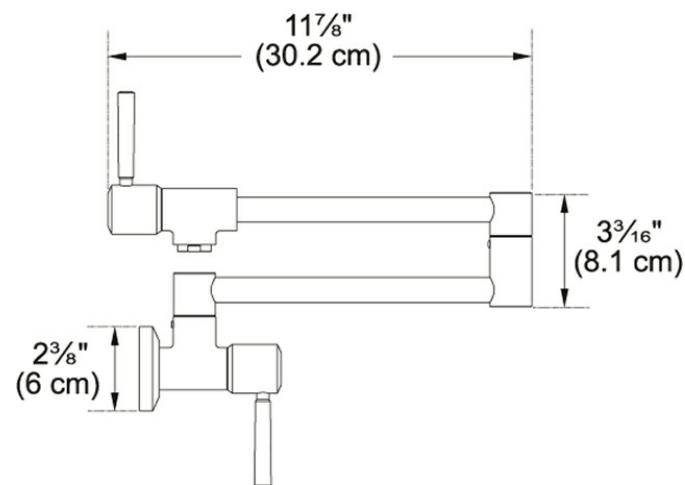

### Technical Drawing

### Product Information

|                          |                         |
|--------------------------|-------------------------|
| Version                  | Wall Mounted Pot Filler |
| Spray Type               | Full Stream             |
| Faucet Operation         | 2 Handle Mixer          |
| Flow Rate                | 2.2 gpm                 |
| Cartridge                | 1/2" Ceramic Cartridge  |
| Where to buy             | Showroom                |
| Countertop hole diameter | 1 3/8"                  |

### Article Numbers

|                |              |
|----------------|--------------|
| FUN#           | 115.0481.430 |
| US Part Number | PF5280       |