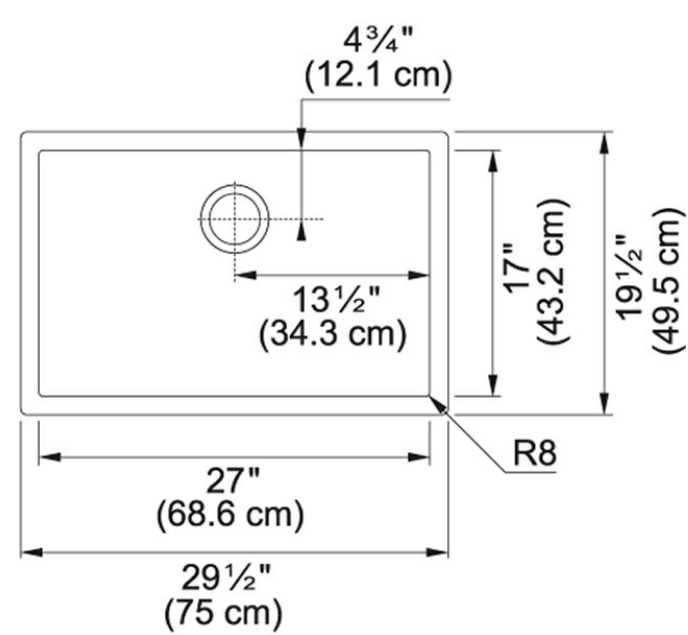

Product Picture

Product Dimensions

Length overall	29 1/2"
Width overall	19 1/2"
Length of large bowl	27"
Width of large bowl	16 15/16"
Depth of large bowl	10"
Minimum Cabinet Size	33"

Technical Drawing

General Information

Type of Material	16 Gauge Stainless Steel
Number of Bowls	1
Installation Clips	Yes
Cut-Out Template	Yes
Where to buy	Showroom

Article Numbers

FUN#	122.0530.926
US Part Number	PS2X110-27