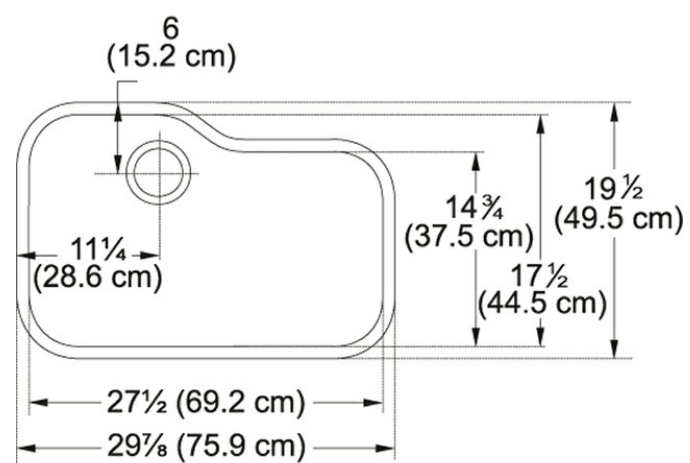

### Technical Drawing

### Product Dimensions

Length overall	29 7/8"
Width overall	19 1/2"
Depth Overall	9 13/16"
Length of large bowl	27 1/2"
Width of large bowl	17 1/2"
Depth of large bowl	9"
Minimum Cabinet Size	33"