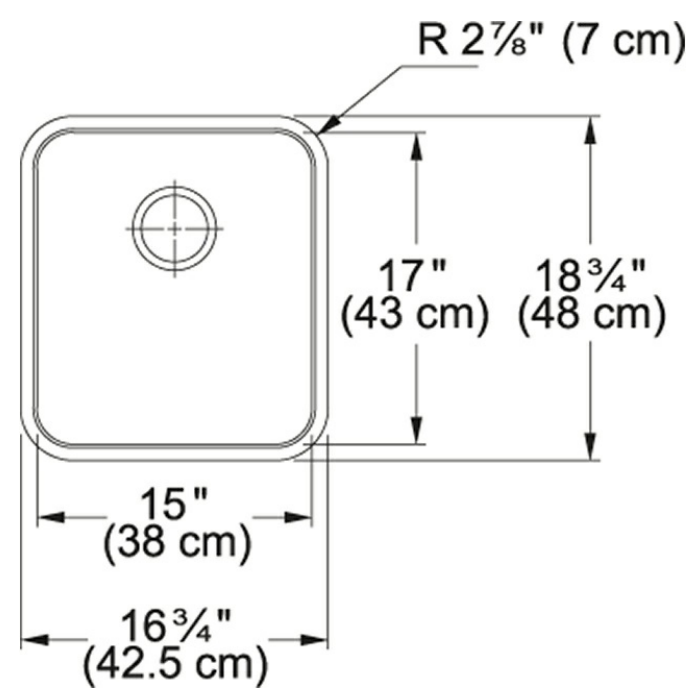

Product Dimensions

Length overall	16 3/4"
Width overall	18 3/4"
Length of large bowl	15"
Width of large bowl	17"
Depth of large bowl	9"
Minimum Cabinet Size	21"

General Information

Type of Material	18 Gauge Stainless Steel
Number of Bowls	1
Installation Clips	Yes
Cut-Out Template	Yes
Where to buy	Showroom