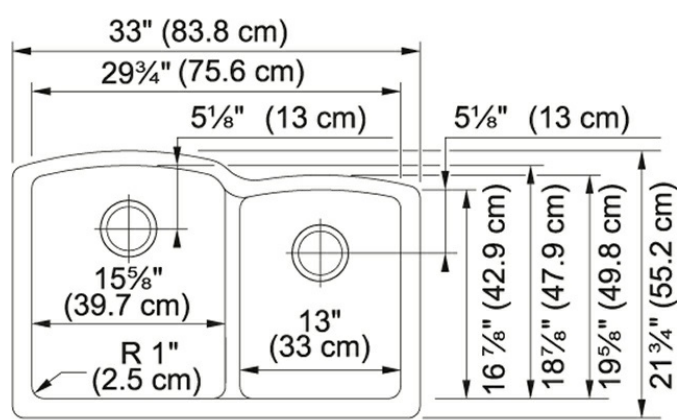

### Technical Drawing

### Product Dimensions

Length overall	21 3/4"
Width overall	33"
Depth Overall	9"
Length of large bowl	18 7/8"
Width of large bowl	15 9/16"
Depth of large bowl	9"
Length of small bowl	16 7/8"
Width of small bowl	13"
Depth of small bowl	8"
Minimum Cabinet Size	36"