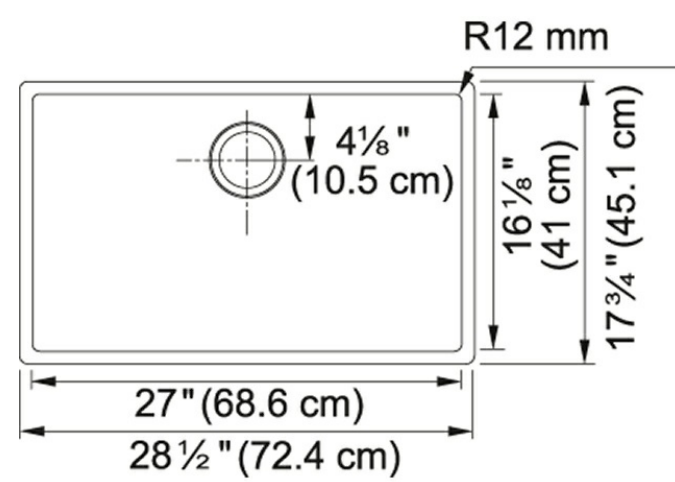

Product Picture

Technical Drawing

Product Dimensions

Length overall	28 9/16"
Width overall	17 11/16"
Length of large bowl	27"
Width of large bowl	16 1/8"
Depth of large bowl	7 7/8"
Minimum Cabinet Size	33"