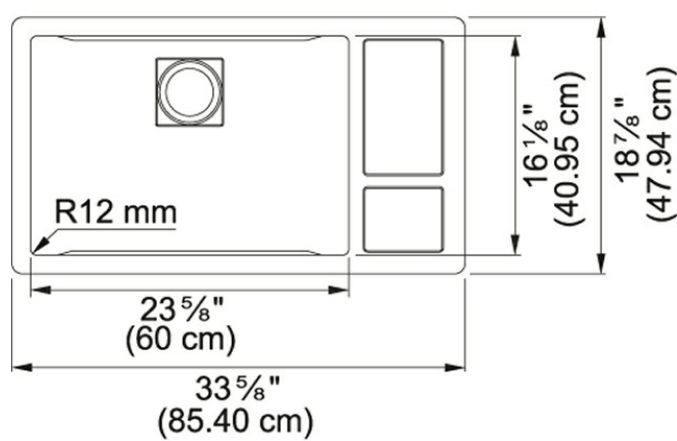

Technical Drawing