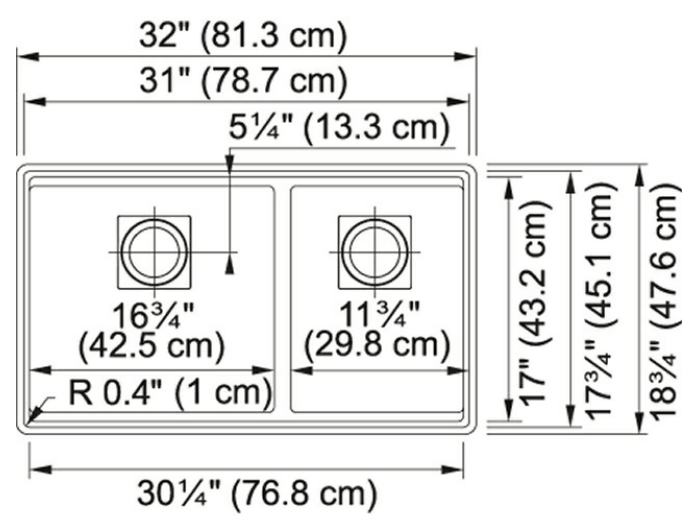

Product Picture

Technical Drawing

Product Dimensions

Length overall	17"
Width overall	32"
Depth Overall	9 1/2"
Length of large bowl	17"
Width of large bowl	16 3/4"
Depth of large bowl	9 1/2"
Length of small bowl	17"
Width of small bowl	11 3/4"
Depth of small bowl	9 1/2"
Minimum Cabinet Size	36"