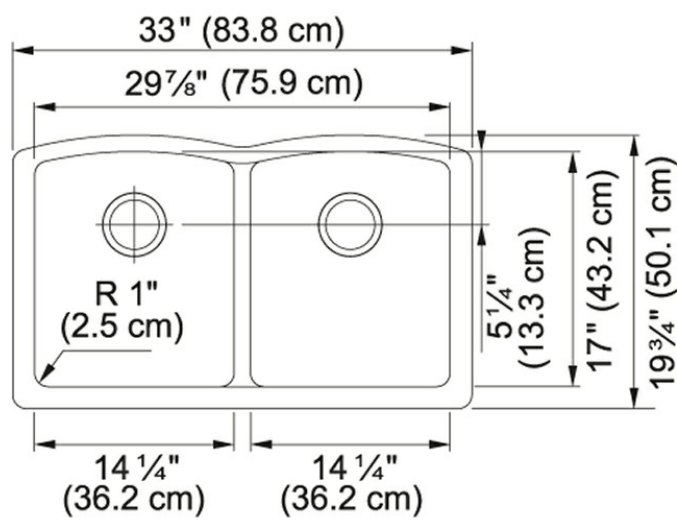

Ellipse ELG120ONY Granite Onyx

Extreme durability meets efficient design in the Ellipse Granite series.

Product Picture

Technical Drawing

Product Dimensions

Minimum Cabinet Size	36"
----------------------	-----

General Information

Type of Material	Granite
Number of Bowls	2

Article Numbers

FUN#	125.0384.309
US Part Number	ELG120ONY