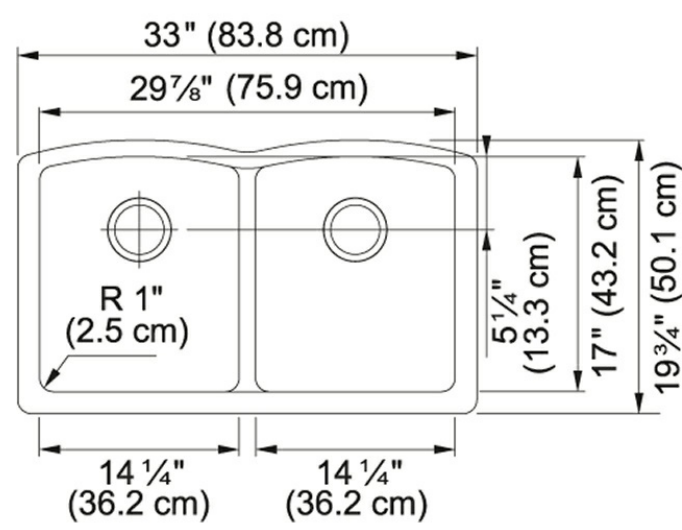

### Technical Drawing

### Product Dimensions

Minimum Cabinet Size	36"
----------------------	-----