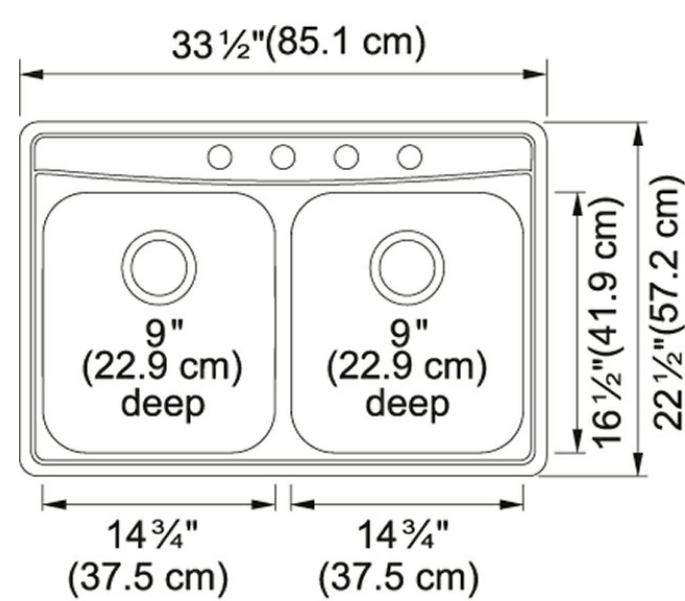

Evolution EVDCG904-18 Stainless Steel

A breakthrough in style and simplicity, the sleek Evolution sink series boasts more than enough room for every kitchen task, as well as a simple installation process. These slim-rim topmount sinks blend seamlessly into diverse spaces, gracing each kitchen with an evolved style all its own.

Product Picture

Technical Drawing

Product Dimensions

Length overall	33 1/2"
Width overall	22 1/2"
Depth Overall	9"
Length of large bowl	16 1/2"
Width of large bowl	14 3/4"
Depth of large bowl	9"
Minimum Cabinet Size	36"

General Information

Type of Material	18 Gauge Stainless Steel
Number of Bowls	2
Where to buy	Home Center

Article Numbers

FUN#	127.0377.239
US Part Number	EVDCG904-18